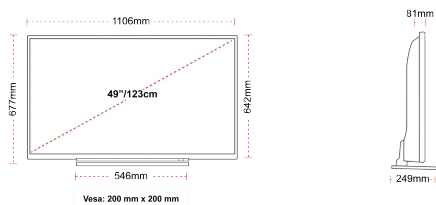

G
69kWh/1000

G
HDR
100kWh/1000

HIGHLIGHTS

- ⌂ 4K HDR UHD
- ⌂ TRU Picture Engine
- ⌂ 4x HDMI, 2x USB
- ⌂ Dolby Vision HDR
- ⌂ Sound by Onkyo
- ⌂ Internal WLAN & Bluetooth

CONNECTIONS

SIZE

DISPLAY

Screen Size (inch / cm)	49" / 123cm
Panel Type	DLED
Resolution	Ultra HD (3840 x 2160)
Brightness	350

MECHANICAL

Boxed dimensions (mm)	1195 x 154 x 765
Dimensions with stand (mm)	1106 x 249 x 673
Dimensions without Stand (mm)	1106 x 81 x 641
Gross Weight (kg)	17
Net Weight (kg)	12
VESA (Wall mount) WxH	200mm x 200mm
Screw Size	M