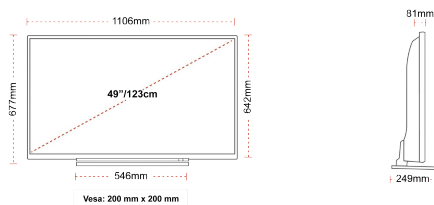

## SIZE

## DISPLAY

Screen Size (inch / cm)	49" / 123cm
Panel Type	DLED
Resolution	Ultra HD (3840 x 2160)
Brightness	350

## MECHANICAL

Boxed dimensions (mm)	1195 x 154 x 765
Dimensions with stand (mm)	1106 x 249 x 673
Dimensions without Stand (mm)	1106 x 81 x 641
Gross Weight (kg)	17
Net Weight (kg)	12
VESA (Wall mount) WxH	200mm x 200mm
Screw Size	M