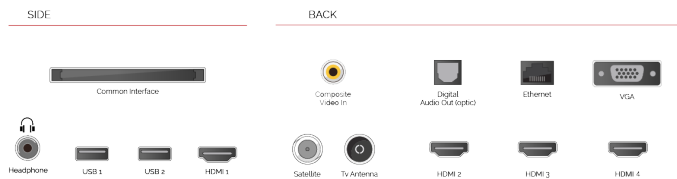

Working in collaboration with Onkyo, a global force in audio, Toshiba is bringing TV to life with enhanced sound quality. Tuned by Onkyo engineers, the speakers are designed to ensure life-like, precise sound that can be heard equally well from any seat in the room.

G
69kWh/1000

G
HDR
100kWh/1000

HIGHLIGHTS

- ⌂ 4K HDR UHD
- ⌂ TRU Picture Engine
- ⌂ 4x HDMI, 2x USB
- ⌂ Dolby Vision HDR
- ⌂ Sound by Onkyo
- ⌂ Internal WLAN & Bluetooth

CONNECTIONS

SIZE

DISPLAY

Screen Size (inch / cm)	49" / 123cm
Panel Type	DLED
Resolution	Ultra HD (3840 x 2160)
Brightness	350