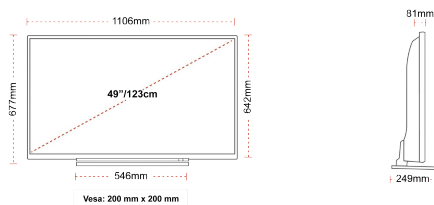

DISPLAY

Screen Size (inch / cm)	49" / 123cm
Panel Type	DLED
Resolution	Ultra HD (3840 x 2160)
Brightness	350

SOUND

Dolby Audio™	Yes
Audio Output Power (RMS)	2x10W
Speaker Type	Down Firing
Internal Subwoofer	No
Sound Modes	Music, Movie, Speech, Classic, Flat, User
DTS	DTS HD + DTS TruSurround
Equalizer	5 band
Onkyo	Sound by Onkyo

ACCESSORIES

Remote Control	Yes
Remote Control Battery	Yes
Quick Start Guide	Yes
Small Remote Control	No

VIDEO

Wide Color Gamut	No
HDR	Yes
Dolby Vision HDR	Yes
TRU Flow	Yes
TRU Resolution	Yes
TRU Micro Dimming	Yes

TUNER / BROADCASTING

HEVC (H.265) Decoder	Yes
Tuner Type	HD DVB-T2/C/S2
UHD from Satellite	Yes
Dual Tuner	No
Electronic Program Guide (EPG)	Yes
Auto Search	Yes
Program Storage Capacity (Analog)	Yes
Program Storage Capacity (Digital S/S2)	10000
Program Storage Capacity (Digital T/T2/C)	800

CONNECTIONS

CI+	Yes
HDMI™	4 HDMI
USB	2 USB
Component (YPbPr) in	via VGA
Composite Video/Audio in	Yes
Scart	No
Ethernet	Yes
Headphone Out	Yes
Antenna Input	Yes
VGA (PC in - D-Sub15)	Yes

SMART TV FEATURES

HBBTV ver 2.0.2	Yes
Audio-Video Sharing (AVS)	Yes
Smart Portal	Toshiba
Toshiba TV Smart Center	Yes
Web Browser	Yes
Netflix	Yes
YouTube™	Yes
Bluetooth	Yes
Screen Mirroring	Miracast
Prime Video	Yes
Google Assistant	Works with Google Assistant
Amazon Alexa	Works with Alexa

MECHANICAL

Boxed dimensions (mm)	1195 x 154 x 765
Dimensions with stand (mm)	1106 x 249 x 673
Dimensions without Stand (mm)	1106 x 81 x 641
Gross Weight (kg)	17
Net Weight (kg)	12
VESA (Wall mount) WxH	200mm x 200mm
Screw Size	M

POWER / ENERGY

Stand-By Energy Consumption (Average)	0,5W
Working Voltage - Frequency	220-240VAC 50Hz
12V TV (Mobile TV)	No