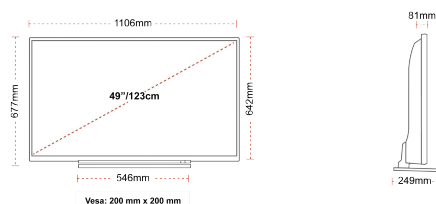

## SIZE

## DISPLAY

Screen Size (inch / cm)	49" / 123cm
Panel Type	DLED
Resolution	Ultra HD (3840 x 2160)
Brightness	350

## MECHANICAL

Boxed dimensions (mm)	1195 x 154 x 765
Dimensions with stand (mm)	1106 x 249 x 673
Dimensions without Stand (mm)	1106 x 81 x 641
Gross Weight (kg)	17
Net Weight (kg)	12
VESA (Wall mount) WxH	200mm x 200mm
Screw Size	M6