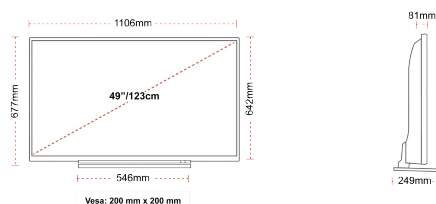

G

69kWh/1000

G

HDR
 100kWh/1000

HIGHLIGHTS

- ⌕ 4K HDR UHD
- ⌕ TRU Picture Engine
- ⌕ 3x HDMI, 2x USB
- ⌕ Dolby Vision HDR
- ⌕ HDR10 & HLG
- ⌕ Internal WLAN

CONNECTIONS

SIZE

DISPLAY

Screen Size (inch / cm)	49" / 123cm
Panel Type	DLED
Resolution	Ultra HD (3840 x 2160)
Brightness	350

SOUND

Dolby Audio™	Yes
Audio Output Power (RMS)	2x10W
Speaker Type	Down Firing
Internal Subwoofer	No
Sound Modes	Music, Movie, Speech, Classic, Flat, User
DTS	DTS HD + DTS TruSurround
Equalizer	5 band
Onkyo	No

MECHANICAL

Boxed dimensions (mm)	1195 x 154 x 765
Dimensions with stand (mm)	1106 x 249 x 673
Dimensions without Stand (mm)	1106 x 81 x 641
Gross Weight (kg)	17
Net Weight (kg)	12
VESA (Wall mount) WxH	200mm x 200mm
Screw Size	M6