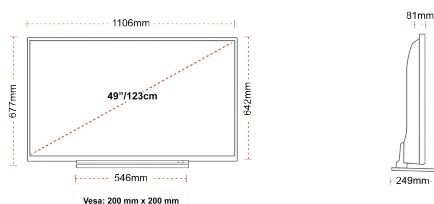

G

69kWh/1000

G

HDR
 100kWh/1000

HIGHLIGHTS

- ⌵ 4K HDR UHD
- ⌵ TRU Picture Engine
- ⌵ 3x HDMI, 2x USB
- ⌵ Dolby Vision HDR
- ⌵ HDR10 & HLG
- ⌵ Internal WLAN

CONNECTIONS

SIZE

DISPLAY

Screen Size (inch / cm)	49" / 123cm
Panel Type	DLED
Resolution	Ultra HD (3840 x 2160)
Brightness	350

SOUND

Dolby Audio™	Yes
Audio Output Power (RMS)	2x10W
Speaker Type	Down Firing
Internal Subwoofer	No
Sound Modes	Music, Movie, Speech, Classic, Flat, User
DTS	DTS HD + DTS TruSurround
Equalizer	5 band
Onkyo	No

MECHANICAL

Boxed dimensions (mm)	1195 x 154 x 765
Dimensions with stand (mm)	1106 x 249 x 673
Dimensions without Stand (mm)	1106 x 81 x 641
Gross Weight (kg)	17
Net Weight (kg)	12
VESA (Wall mount) WxH	200mm x 200mm
Screw Size	M6