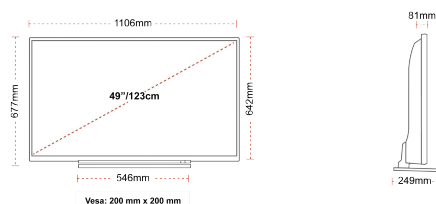

DISPLAY

Screen Size (inch / cm)	49" / 123cm
Panel Type	DLED
Resolution	Ultra HD (3840 x 2160)
Brightness	350

SOUND

Dolby Audio™	Yes
Audio Output Power (RMS)	2x10W
Speaker Type	Down Firing
Internal Subwoofer	No
Sound Modes	Music, Movie, Speech, Classic, Flat, User
DTS	DTS HD + DTS TruSurround
Equalizer	5 band
Onkyo	No

ACCESSORIES

Remote Control	Yes
Remote Control Battery	Yes
Quick Start Guide	Yes
Small Remote Control	No

VIDEO

Wide Color Gamut	No
HDR	Yes
Dolby Vision HDR	Yes
TRU Flow	Yes
TRU Resolution	Yes
TRU Micro Dimming	Yes

TUNER / BROADCASTING

HEVC (H.265) Decoder	Yes
Tuner Type	HD DVB-T2/C/S2
UHD from Satellite	Yes
Dual Tuner	No
Electronic Program Guide (EPG)	Yes
Auto Search	Yes
Program Storage Capacity (Analog)	Yes
Program Storage Capacity (Digital S/S2)	10000
Program Storage Capacity (Digital T/T2/C)	800

CONNECTIONS

CI+	Yes
HDMI™	3 HDMI
USB	2 USB
Component (YPbPr) in	via VGA
Composite Video/Audio in	Yes
Scart	No
Ethernet	Yes
Headphone Out	Yes
Antenna Input	Yes
VGA (PC in - D-Sub15)	Yes

SMART TV FEATURES

HBBTV ver 2.0.2	Yes
Audio-Video Sharing (AVS)	Yes
Smart Portal	Toshiba
Toshiba TV Smart Center	Yes
Web Browser	Yes
Netflix	Yes
YouTube™	Yes
Bluetooth	Yes
Screen Mirroring	Miracast
Prime Video	Yes
Google Assistant	Works with Google Assistant
Amazon Alexa	Works with Alexa

MECHANICAL

Boxed dimensions (mm)	1195 x 154 x 765
Dimensions with stand (mm)	1106 x 249 x 673
Dimensions without Stand (mm)	1106 x 81 x 641
Gross Weight (kg)	17
Net Weight (kg)	12
VESA (Wall mount) WxH	200mm x 200mm
Screw Size	M6

POWER / ENERGY

Stand-By Energy Consumption (Average)	0,5W
Working Voltage - Frequency	220-240VAC 50Hz
12V TV (Mobile TV)	No