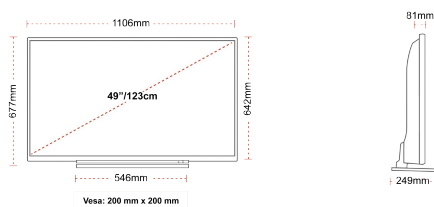

G

69kWh/1000

G

HDR
 100kWh/1000

HIGHLIGHTS

- ⌵ 4K HDR UHD
- ⌵ TRU Picture Engine
- ⌵ 3x HDMI, 2x USB
- ⌵ Dolby Vision HDR
- ⌵ HDR10 & HLG
- ⌵ Internal WLAN

CONNECTIONS

SIZE

DISPLAY

Screen Size (inch / cm)	49" / 123cm
Panel Type	DLED
Resolution	Ultra HD (3840 x 2160)
Brightness	350

SOUND

Dolby Audio™	Yes
Audio Output Power (RMS)	2x10W
Speaker Type	Down Firing
Internal Subwoofer	No
Sound Modes	Music, Movie, Speech, Classic, Flat, User
DTS	DTS HD + DTS TruSurround
Equalizer	5 band
Onkyo	No

MECHANICAL

Boxed dimensions (mm)	1195 x 154 x 765
Dimensions with stand (mm)	1106 x 249 x 673
Dimensions without Stand (mm)	1106 x 81 x 641
Gross Weight (kg)	17
Net Weight (kg)	12
VESA (Wall mount) WxH	200mm x 200mm
Screw Size	M6