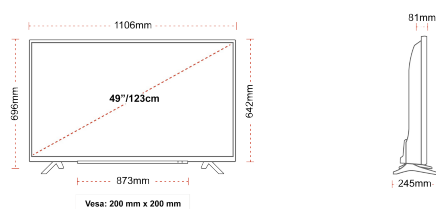

HIGHLIGHTS

- ⌕ 4K UHD HDR
- ⌕ TRU Picture Engine
- ⌕ 4x HDMI, 2x USB
- ⌕ Dolby Vision HDR
- ⌕ Sound by Onkyo
- ⌕ Internal WLAN & Bluetooth

CONNECTIONS

SIZE

DISPLAY

Screen Size (inch / cm)	49" / 123cm
Panel Type	DLED
Resolution	Ultra HD (3840 x 2160)
Brightness	350

MECHANICAL

Boxed dimensions (mm)	1195 x 154 x 765
Dimensions with stand (mm)	1106 x 245 x 696
Dimensions without Stand (mm)	1106 x 81 x 642
Gross Weight (kg)	14,5
Net Weight (kg)	10
VESA (Wall mount) WxH	200mm x 200mm