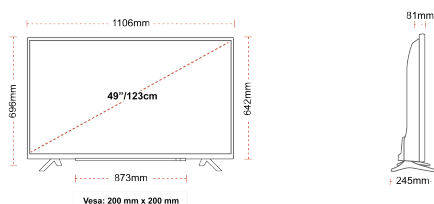

## SIZE

## DISPLAY

Screen Size (inch / cm)	49" / 123cm
Panel Type	DLED
Resolution	Ultra HD (3840 x 2160)
Brightness	350

## MECHANICAL

Boxed dimensions (mm)	1195 x 154 x 765
Dimensions with stand (mm)	1106 x 245 x 696
Dimensions without Stand (mm)	1106 x 81 x 641
Gross Weight (kg)	14,5
Net Weight (kg)	10,0
VESA (Wall mount) WxH	200mm x 200mm
Screw Size	M6