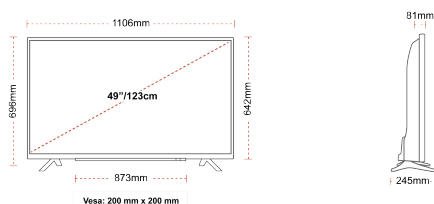

G

69kWh/1000

HIGHLIGHTS

- ⌵ 4K HDR UHD
- ⌵ TRU Picture Engine
- ⌵ 3x HDMI, 2x USB
- ⌵ Dolby Vision HDR
- ⌵ HDR10 & HLG
- ⌵ Internal WLAN

CONNECTIONS

SIZE

DISPLAY

Screen Size (inch / cm)	49" / 123cm
Panel Type	DLED
Resolution	Ultra HD (3840 x 2160)
Brightness	350

Boxed dimensions (mm)	1195 x 154 x 765
Dimensions with stand (mm)	1106 x 245 x 696
Dimensions without Stand (mm)	1106 x 81 x 641
Gross Weight (kg)	14,5
Net Weight (kg)	10,0
VESA (Wall mount) WxH	200mm x 200mm
Screw Size	M6