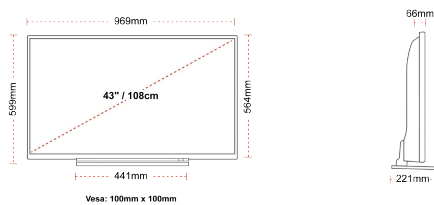

## SIZE

## DISPLAY

Screen Size (inch / cm)	43" / 108cm
Panel Type	Direct Back Light (DLED)
Resolution	Ultra HD (3840 x 2160)
Brightness	320

## MECHANICAL

Boxed dimensions (mm)	1085 x 154 x 710
Dimensions with stand (mm)	969 x 221 x 599
Dimensions without Stand (mm)	969 x 66 x 564
Gross Weight (kg)	15
Net Weight (kg)	11
VESA (Wall mount) WxH	100mm x 100mm
Screw Size	M