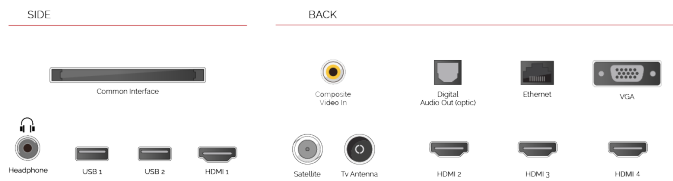

G

54kWh/1000

G

HDR
 88kWh/1000

HIGHLIGHTS

- ⌕ 4K HDR UHD
- ⌕ TRU Picture Engine
- ⌕ 4x HDMI, 2x USB
- ⌕ Dolby Vision HDR
- ⌕ Sound by Onkyo
- ⌕ Dolby Atmos

CONNECTIONS

SIZE

DISPLAY

Screen Size (inch / cm)	43" / 108cm
Panel Type	Direct Back Light (DLED)
Resolution	Ultra HD (3840 x 2160)
Brightness	320

SOUND

Dolby Audio™	Yes
Audio Output Power (RMS)	2x10W
Speaker Type	Down Firing
Internal Subwoofer	No
Sound Modes	Music, Movie, Speech, Classic, Flat, User
DTS	Yes
Equalizer	5 band
Onkyo	Sound by Onkyo