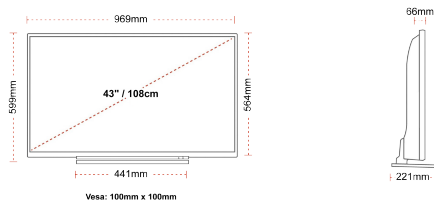

DISPLAY

Screen Size (inch / cm)	43" / 108cm
Panel Type	Direct Back Light (DLED)
Resolution	Ultra HD (3840 x 2160)
Brightness	320

SOUND

Dolby Audio™	Yes
Audio Output Power (RMS)	2x10W
Speaker Type	Down Firing
Internal Subwoofer	No
Sound Modes	Music, Movie, Speech, Classic, Flat, User
DTS	Yes
Equalizer	5 band
Onkyo	Sound by Onkyo

MECHANICAL

Boxed dimensions (mm)	1085 x 154 x 710
Dimensions with stand (mm)	969 x 221 x 599
Dimensions without Stand (mm)	969 x 66 x 564
Gross Weight (kg)	15
Net Weight (kg)	11
VESA (Wall mount) WxH	100mm x 100mm
Screw Size	M