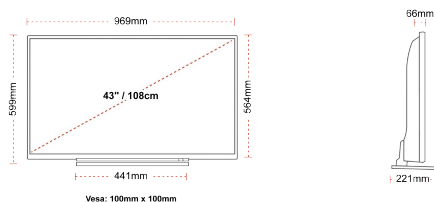

DISPLAY

Screen Size (inch / cm)	43" / 108cm
Panel Type	Direct Back Light (DLED)
Resolution	Ultra HD (3840 x 2160)
Brightness	320

SOUND

Dolby Audio™	Yes
Audio Output Power (RMS)	2x10W
Speaker Type	Down Firing
Internal Subwoofer	No
Sound Modes	Music, Movie, Speech, Classic, Flat, User
DTS	Yes
Equalizer	5 band
Onkyo	Sound by Onkyo

MECHANICAL

Boxed dimensions (mm)	1085 x 154 x 710
Dimensions with stand (mm)	969 x 221 x 599
Dimensions without Stand (mm)	969 x 66 x 564
Gross Weight (kg)	15
Net Weight (kg)	11
VESA (Wall mount) WxH	100mm x 100mm
Screw Size	M