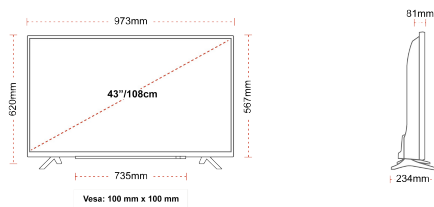

CONNECTIONS

SIZE

DISPLAY

Screen Size (inch / cm)	43" / 108cm
Panel Type	DLED
Resolution	Ultra HD (3840 x 2160)
Brightness	350

SOUND

Dolby Audio™	Yes
Audio Output Power (RMS)	2x10W
Speaker Type	Down Firing
Internal Subwoofer	No
Sound Modes	Music, Movie, Speech, Classic, Flat, User
DTS	Yes
Equalizer	5 band
Onkyo	Sound by Onkyo

MECHANICAL

Boxed dimensions (mm)	1085 x 154 x 710
Dimensions with stand (mm)	973 x 234 x 620
Dimensions without Stand (mm)	973 x 81 x 567
Gross Weight (kg)	11,0
Net Weight (kg)	7,5
VESA (Wall mount) WxH	100mm x 100mm
Screw Size	M4