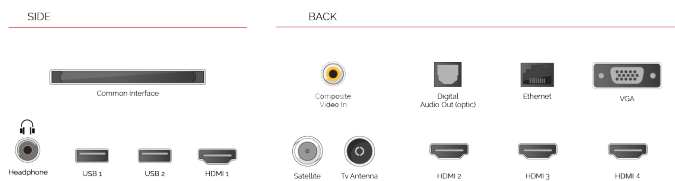

Discover the Netflix® button on your remote control to jump from one adventure to another.

G

54kWh/1000

G

HDR
 88kWh/1000

HIGHLIGHTS

- ⌵ 4K HDR UHD
- ⌵ TRU Picture Engine
- ⌵ 4x HDMI, 2x USB
- ⌵ Dolby Vision HDR
- ⌵ Sound by Onkyo
- ⌵ Internal WLAN & Bluetooth

CONNECTIONS

SIZE

DISPLAY

Screen Size (inch / cm)	43" / 108cm
Panel Type	DLED
Resolution	Ultra HD (3840 x 2160)
Brightness	350

SOUND

Dolby Audio™	Yes
Audio Output Power (RMS)	2x10W
Speaker Type	Down Firing
Internal Subwoofer	No
Sound Modes	Music, Movie, Speech, Classic, Flat, User
DTS	Yes
Equalizer	5 band
Onkyo	Sound by Onkyo