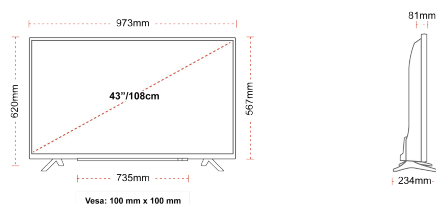

CONNECTIONS

SIZE

DISPLAY

Screen Size (inch / cm)	43" / 108cm
Panel Type	DLED
Resolution	Ultra HD (3840 x 2160)
Brightness	350

SOUND

Dolby Audio™	Yes
Audio Output Power (RMS)	2x10W
Speaker Type	Down Firing
Internal Subwoofer	No
Sound Modes	Music, Movie, Speech, Classic, Flat, User
DTS	Yes
Equalizer	5 band
Onkyo	Sound by Onkyo

MECHANICAL

Boxed dimensions (mm)	1085 x 154 x 710
Dimensions with stand (mm)	973 x 234 x 620
Dimensions without Stand (mm)	973 x 81 x 567
Gross Weight (kg)	11,0
Net Weight (kg)	7,5
VESA (Wall mount) WxH	100mm x 100mm
Screw Size	M4