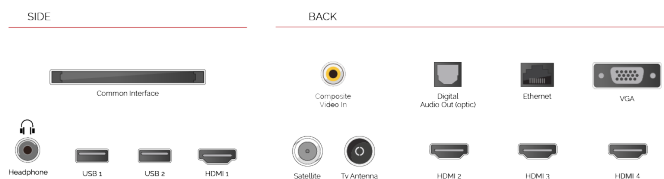

G
54kWh/1000

G
HDR
54kWh/1000

HIGHLIGHTS

- ⊗ Android TV
- ⊗ Google Assistant
- ⊗ Chromecast Built in
- ⊗ 4K UHD HDR
- ⊗ Dolby Vision HDR
- ⊗ Google Play Store

CONNECTIONS

SIZE

DISPLAY

Screen Size (inch / cm)	43" / 108cm
Panel Type	Direct Back Light (DLED)
Resolution	Ultra HD (3840 x 2160)
Brightness	350

VIDEO

Wide Color Gamut	No
HDR	Yes
Picture Modes	User, Standard, Vivid, Sport, Movie, Game
Dolby Vision HDR	Yes
TRU Flow	No
TRU Resolution	Yes
TRU Micro Dimming	Yes

TUNER / BROADCASTING

HEVC (H.265) Decoder	Yes
Tuner Type	HD DVB-T2/C/S2
UHD from Satellite	Yes
Dual Tuner	No
Electronic Program Guide (EPG)	Yes
Auto Search	Yes
Program Storage Capacity (Analog)	200
Program Storage Capacity (Digital S/S2)	10000
Program Storage Capacity (Digital T/T2/C)	1000+1000