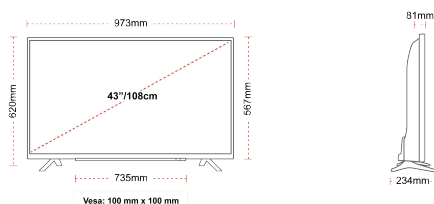

G
54kWh/1000

G
HDR
54kWh/1000

HIGHLIGHTS

- ⊗ Android TV
- ⊗ Google Assistant
- ⊗ Chromecast Built in
- ⊗ 4K UHD HDR
- ⊗ Dolby Vision HDR
- ⊗ Google Play Store

CONNECTIONS

SIZE

DISPLAY

| | |
|-------------------------|--------------------------|
| Screen Size (inch / cm) | 43" / 108cm |
| Panel Type | Direct Back Light (DLED) |
| Resolution | Ultra HD (3840 x 2160) |
| Brightness | 350 |

MECHANICAL

| | |
|-------------------------------|------------------|
| Boxed dimensions (mm) | 1085 x 154 x 710 |
| Dimensions with stand (mm) | 973 x 234 x 620 |
| Dimensions without Stand (mm) | 973 x 81 x 567 |
| Gross Weight (kg) | 11 |
| Net Weight (kg) | 8 |
| VESA (Wall mount) WxH | 100mm x 100mm |
| Screw Size | M4 |