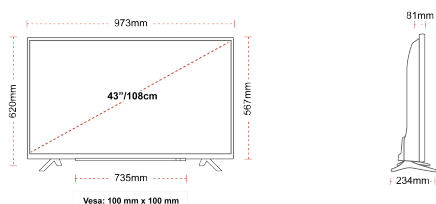

G
54kWh/1000

G
HDR
54kWh/1000

HIGHLIGHTS

- ⊗ Android TV
- ⊗ Google Assistant
- ⊗ Chromecast Built in
- ⊗ 4K UHD HDR
- ⊗ Dolby Vision HDR
- ⊗ Google Play Store

CONNECTIONS

SIZE

DISPLAY

Screen Size (inch / cm)	43" / 108cm
Panel Type	Direct Back Light (DLED)
Resolution	Ultra HD (3840 x 2160)
Brightness	350

MECHANICAL

Boxed dimensions (mm)	1085 x 154 x 710
Dimensions with stand (mm)	973 x 234 x 620
Dimensions without Stand (mm)	973 x 81 x 567
Gross Weight (kg)	11
Net Weight (kg)	8
VESA (Wall mount) WxH	100mm x 100mm
Screw Size	M4