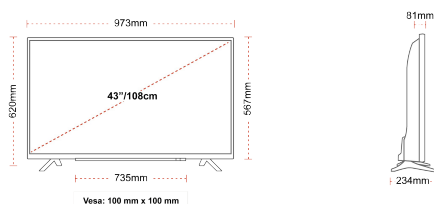

## SIZE

## DISPLAY

Screen Size (inch / cm)	43" / 108cm
Panel Type	Direct Back Light (DLED)
Resolution	Ultra HD (3840 x 2160)
Brightness	350

## MECHANICAL

Boxed dimensions (mm)	1085 x 154 x 710
Dimensions with stand (mm)	973 x 234 x 620
Dimensions without Stand (mm)	973 x 81 x 567
Gross Weight (kg)	11
Net Weight (kg)	11
VESA (Wall mount) WxH	100mm x 100mm
Screw Size	M4