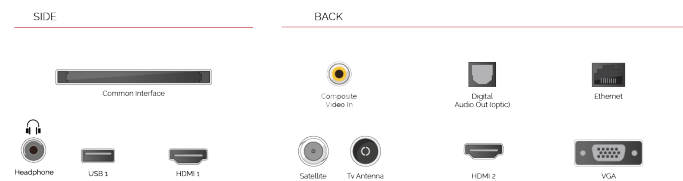

G

54kWh/1000

G

HDR
 88kWh/1000

HIGHLIGHTS

- ⌕ 4K HDR UHD
- ⌕ TRU Picture Engine
- ⌕ Dolby Vision HDR
- ⌕ HDR10 & HLG
- ⌕ Internal WLAN
- ⌕ 2x HDMI, 1x USB

CONNECTIONS

SIZE

DISPLAY

Screen Size (inch / cm)	43" / 108cm
Panel Type	Direct Back Light (DLED)
Resolution	Ultra HD (3840 x 2160)
Brightness	350

SOUND

Dolby Audio™	Yes
Audio Output Power (RMS)	2x10W
Speaker Type	Down Firing
Internal Subwoofer	No
Sound Modes	Music, Movie, Speech, Classic, Flat, User
DTS	Yes
Equalizer	5 band
Onkyo	No