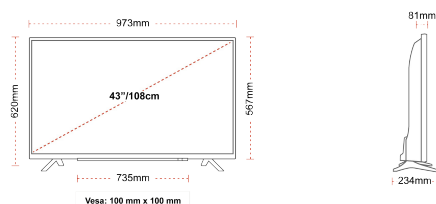

G

54kWh/1000

G

HDR
 88kWh/1000

HIGHLIGHTS

- ⌕ 4K HDR UHD
- ⌕ TRU Picture Engine
- ⌕ Dolby Vision HDR
- ⌕ HDR10 & HLG
- ⌕ Internal WLAN
- ⌕ 2x HDMI, 1x USB

CONNECTIONS

SIZE

DISPLAY

Screen Size (inch / cm)	43" / 108cm
Panel Type	Direct Back Light (DLED)
Resolution	Ultra HD (3840 x 2160)
Brightness	350

SOUND

Dolby Audio™	Yes
Audio Output Power (RMS)	2x10W
Speaker Type	Down Firing
Internal Subwoofer	No
Sound Modes	Music, Movie, Speech, Classic, Flat, User
DTS	Yes
Equalizer	5 band
Onkyo	No

MECHANICAL

Boxed dimensions (mm)	1085 x 154 x 710
Dimensions with stand (mm)	973 x 234 x 620
Dimensions without Stand (mm)	973 x 81 x 567
Gross Weight (kg)	11
Net Weight (kg)	11
VESA (Wall mount) WxH	100mm x 100mm
Screw Size	M4