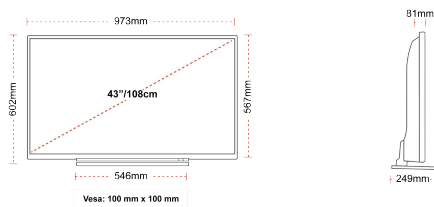

## SIZE

## DISPLAY

Screen Size (inch / cm)	43" / 108cm
Panel Type	Direct Back Light (DLED)
Resolution	FHD (1920 x 1080)
Brightness	300

## MECHANICAL

Boxed dimensions (mm)	1085 x 154 x 710
Dimensions with stand (mm)	973 x 249 x 599
Dimensions without Stand (mm)	973 x 81 x 567
Gross Weight (kg)	14
Net Weight (kg)	10
VESA (Wall mount) WxH	100mm x 100mm
Screw Size	M4