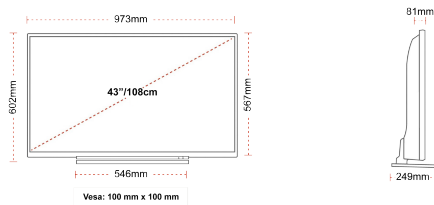

DISPLAY

Screen Size (inch / cm)	43" / 108cm
Panel Type	DLED
Resolution	Ultra HD (3840 x 2160)
Brightness	350

SOUND

Dolby Audio™	Yes
Audio Output Power (RMS)	2x10W
Speaker Type	Down Firing
Internal Subwoofer	No
Sound Modes	Music, Movie, Speech, Classic, Flat, User
DTS	DTS HD + DTS TruSurround
Equalizer	5 band
Onkyo	Sound by Onkyo

MECHANICAL

Boxed dimensions (mm)	1085 x 154 x 710
Dimensions with stand (mm)	973 x 249 x 599
Dimensions without Stand (mm)	973 x 81 x 567
Gross Weight (kg)	14
Net Weight (kg)	10
VESA (Wall mount) WxH	100mm x 100mm
Screw Size	M4