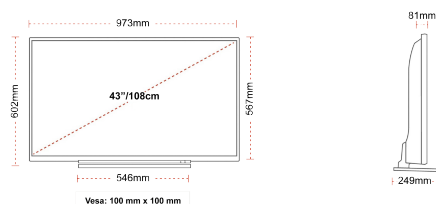

CONNECTIONS

SIZE

DISPLAY

Screen Size (inch / cm)	43" / 108cm
Panel Type	DLED
Resolution	Ultra HD (3840 x 2160)
Brightness	350

SOUND

Dolby Audio™	Yes
Audio Output Power (RMS)	2x10W
Speaker Type	Down Firing
Internal Subwoofer	No
Sound Modes	Music, Movie, Speech, Classic, Flat, User
DTS	DTS HD + DTS TruSurround
Equalizer	5 band
Onkyo	No

MECHANICAL

Boxed dimensions (mm)	1085 x 154 x 710
Dimensions with stand (mm)	973 x 249 x 599
Dimensions without Stand (mm)	973 x 81 x 567
Gross Weight (kg)	14
Net Weight (kg)	10
VESA (Wall mount) WxH	100mm x 100mm
Screw Size	M4