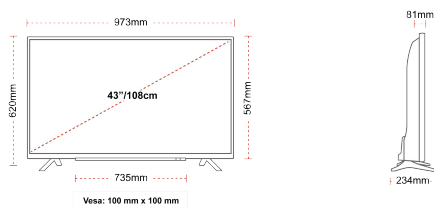

HIGHLIGHTS

- ⌕ 4K HDR UHD
- ⌕ TRU Picture Engine
- ⌕ 4x HDMI, 2x USB
- ⌕ Dolby Vision HDR
- ⌕ Sound by Onkyo
- ⌕ Internal WLAN & Bluetooth

CONNECTIONS

SIZE

DISPLAY

Screen Size (inch / cm)	43" / 108cm
Panel Type	DLED
Resolution	Ultra HD (3840 x 2160)
Brightness	350

MECHANICAL

Boxed dimensions (mm)	1085 x 154 x 710
Dimensions with stand (mm)	973 x 234 x 620
Dimensions without Stand (mm)	973 x 81 x 567
Gross Weight (kg)	11
Net Weight (kg)	7,5
VESA (Wall mount) WxH	100mm x 100mm