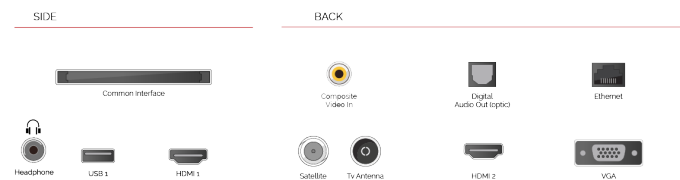

TRU Picture Technology provides smooth, upscaled and more detailed viewing whatever you're watching.

Immerse yourself in the on-screen action with one of our Toshiba Dolby Vision compatible TVs. The preferred HDR video format of movie makers around the world, Dolby Vision uses dynamic metadata to read and calculate exactly the right brightness level for every TV frame.

HIGHLIGHTS

- ⌕ 4K HDR UHD
- ⌕ TRU Picture Engine
- ⌕ 4x HDMI, 2x USB
- ⌕ Dolby Vision HDR
- ⌕ Sound by Onkyo
- ⌕ Internal WLAN & Bluetooth

CONNECTIONS

SIZE

DISPLAY

Screen Size (inch / cm)	43" / 108cm
Panel Type	DLED
Resolution	Ultra HD (3840 x 2160)
Brightness	350