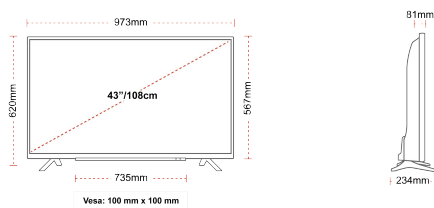

## SIZE

## DISPLAY

Screen Size (inch / cm)	43" / 108cm
Panel Type	DLED
Resolution	Ultra HD (3840 x 2160)
Brightness	350

## MECHANICAL

Boxed dimensions (mm)	1085 x 154 x 710
Dimensions with stand (mm)	973 x 234 x 620
Dimensions without Stand (mm)	973 x 81 x 567
Gross Weight (kg)	11
Net Weight (kg)	7,5
VESA (Wall mount) WxH	100mm x 100mm