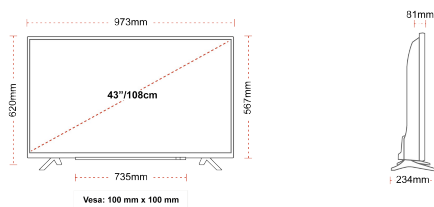

## SIZE

## DISPLAY

Screen Size (inch / cm)	43" / 108cm
Panel Type	DLED
Resolution	Ultra HD (3840 x 2160)
Brightness	350

## MECHANICAL

Boxed dimensions (mm)	1085 x 154 x 710
Dimensions with stand (mm)	973 x 234 x 620
Dimensions without Stand (mm)	973 x 81 x 567
Gross Weight (kg)	11
Net Weight (kg)	8
VESA (Wall mount) WxH	100mm x 100mm