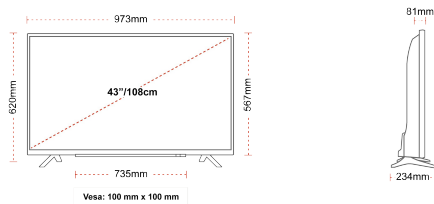

HIGHLIGHTS

- ⌵ Android TV
- ⌵ Google Assistant
- ⌵ Chromecast Built in
- ⌵ 4K UHD HDR
- ⌵ Dolby Vision HDR
- ⌵ Google Play Store

SIZE

DISPLAY

Screen Size (inch / cm)	43" / 108cm
Panel Type	DLED
Resolution	Ultra HD (3840 x 2160)
Brightness	350

MECHANICAL

Boxed dimensions (mm)	1085 x 154 x 710
Dimensions with stand (mm)	973 x 234 x 620
Dimensions without Stand (mm)	973 x 81 x 567
Gross Weight (kg)	11
Net Weight (kg)	8
VESA (Wall mount) WxH	100mm x 100mm