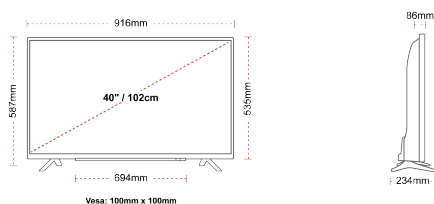

DISPLAY

Screen Size (inch / cm)	40" / 102cm
Panel Type	Direct Back Light (DLED)
Resolution	Ultra HD (3840 x 2160)
Brightness	270

SOUND

Dolby Audio™	Yes
Audio Output Power (RMS)	2x8W
Speaker Type	Down Firing
Internal Subwoofer	No
Sound Modes	Music, Movie, Speech, Classic, Flat, User
DTS	Yes
Equalizer	5 band
Onkyo	No

ACCESSORIES

Remote Control	Yes
Remote Control Battery	Yes
Quick Start Guide	Yes
Small Remote Control	No

VIDEO

Wide Color Gamut	No
HDR	Yes
Dolby Vision HDR	Yes
TRU Flow	Yes
TRU Resolution	Yes
TRU Micro Dimming	Yes

TUNER / BROADCASTING

HEVC (H.265) Decoder	Yes
Tuner Type	HD DVB-T2/C/S2
UHD from Satellite	Yes
Dual Tuner	No
Electronic Program Guide (EPG)	Yes
Auto Search	Yes
Program Storage Capacity (Analog)	200
Program Storage Capacity (Digital S/S2)	10000
Program Storage Capacity (Digital T/T2/C)	800

CONNECTIONS

CI+	Yes
HDMI™	2 HDMI
USB	1 USB
Component (YPbPr) in	via VGA
Composite Video/Audio in	Yes
Scart	No
Ethernet	Yes
Headphone Out	Yes
Antenna Input	Yes
VGA (PC in - D-Sub15)	Yes

SMART TV FEATURES

HBBTV ver 2.0.2	Yes
Audio-Video Sharing (AVS)	Yes
Smart Portal	Toshiba
Toshiba TV Smart Center	Yes
Web Browser	Yes
Netflix	Yes
YouTube™	Yes
Bluetooth	No
Screen Mirroring	Miracast
Prime Video	Yes
Google Assistant	Works with Google Assistant
Amazon Alexa	Works with Alexa

MECHANICAL

Boxed dimensions (mm)	995 x 154 x 662
Dimensions with stand (mm)	916 x 234 x 587
Dimensions without Stand (mm)	916 x 86 x 535
Gross Weight (kg)	10
Net Weight (kg)	7
VESA (Wall mount) WxH	100mm x 100mm
Screw Size	M4

POWER / ENERGY

Stand-By Energy Consumption (Average)	<0.5W
Working Voltage - Frequency	220-240V AC
12V TV (Mobile TV)	No