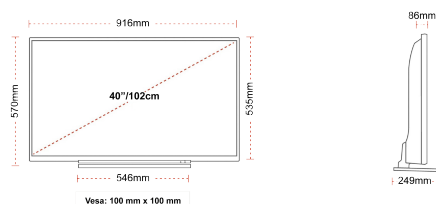

F

45kWh/1000

G

HDR
 75kWh/1000

HIGHLIGHTS

- ⌕ 4K HDR UHD
- ⌕ TRU Picture Engine
- ⌕ 3x HDMI, 2x USB
- ⌕ Dolby Vision HDR
- ⌕ HDR10 & HLG
- ⌕ Internal WLAN

CONNECTIONS

SIZE

DISPLAY

Screen Size (inch / cm)	40" / 102cm
Panel Type	DLED
Resolution	Ultra HD (3840 x 2160)
Brightness	270

SOUND

Dolby Audio™	Yes
Audio Output Power (RMS)	2x8W
Speaker Type	Down Firing
Internal Subwoofer	No
Sound Modes	Music, Movie, Speech, Classic, Flat, User
DTS	DTS HD + DTS TruSurround
Equalizer	5 band
Onkyo	No

MECHANICAL

Boxed dimensions (mm)	995 x 154 x 662
Dimensions with stand (mm)	916 x 249 x 570
Dimensions without Stand (mm)	916 x 86 x 535
Gross Weight (kg)	12
Net Weight (kg)	9
VESA (Wall mount) WxH	100mm x 100mm
Screw Size	M4