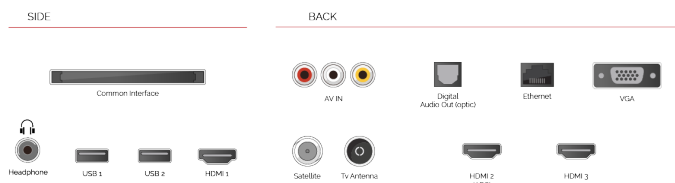

F

45kWh/1000

G

HDR
 75kWh/1000

HIGHLIGHTS

- ⌕ 4K HDR UHD
- ⌕ TRU Picture Engine
- ⌕ 3x HDMI, 2x USB
- ⌕ Dolby Vision HDR
- ⌕ HDR10 & HLG
- ⌕ Internal WLAN

CONNECTIONS

SIZE

DISPLAY

Screen Size (inch / cm)	40" / 102cm
Panel Type	DLED
Resolution	Ultra HD (3840 x 2160)
Brightness	270

SOUND

Dolby Audio™	Yes
Audio Output Power (RMS)	2x8W
Speaker Type	Down Firing
Internal Subwoofer	No
Sound Modes	Music, Movie, Speech, Classic, Flat, User
DTS	DTS HD + DTS TruSurround
Equalizer	5 band
Onkyo	No