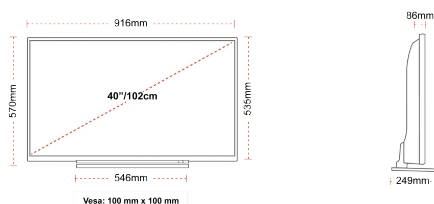

F

45kWh/1000

G

HDR
 75kWh/1000

HIGHLIGHTS

- ⌕ 4K HDR UHD
- ⌕ TRU Picture Engine
- ⌕ 3x HDMI, 2x USB
- ⌕ Dolby Vision HDR
- ⌕ HDR10 & HLG
- ⌕ Internal WLAN

CONNECTIONS

SIZE

DISPLAY

Screen Size (inch / cm)	40" / 102cm
Panel Type	DLED
Resolution	Ultra HD (3840 x 2160)
Brightness	270

SOUND

Dolby Audio™	Yes
Audio Output Power (RMS)	2x8W
Speaker Type	Down Firing
Internal Subwoofer	No
Sound Modes	Music, Movie, Speech, Classic, Flat, User
DTS	DTS HD + DTS TruSurround
Equalizer	5 band
Onkyo	No

MECHANICAL

Boxed dimensions (mm)	995 x 154 x 662
Dimensions with stand (mm)	916 x 249 x 570
Dimensions without Stand (mm)	916 x 86 x 535
Gross Weight (kg)	12
Net Weight (kg)	9
VESA (Wall mount) WxH	100mm x 100mm
Screw Size	M4