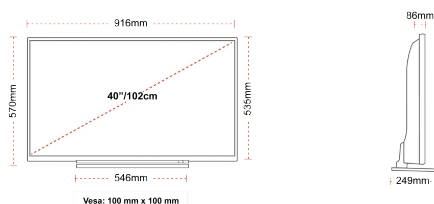

F

45kWh/1000

G

HDR
 75kWh/1000

HIGHLIGHTS

- ⌵ 4K HDR UHD
- ⌵ TRU Picture Engine
- ⌵ 3x HDMI, 2x USB
- ⌵ Dolby Vision HDR
- ⌵ HDR10 & HLG
- ⌵ Internal WLAN

CONNECTIONS

SIZE

DISPLAY

Screen Size (inch / cm)	40" / 102cm
Panel Type	DLED
Resolution	Ultra HD (3840 x 2160)
Brightness	270

SOUND

Dolby Audio™	Yes
Audio Output Power (RMS)	2x8W
Speaker Type	Down Firing
Internal Subwoofer	No
Sound Modes	Music, Movie, Speech, Classic, Flat, User
DTS	DTS HD + DTS TruSurround
Equalizer	5 band
Onkyo	No

MECHANICAL

Boxed dimensions (mm)	995 x 154 x 662
Dimensions with stand (mm)	916 x 249 x 570
Dimensions without Stand (mm)	916 x 86 x 535
Gross Weight (kg)	12
Net Weight (kg)	9
VESA (Wall mount) WxH	100mm x 100mm
Screw Size	M4