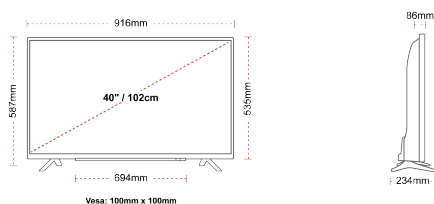

F

45kWh/1000

G

HDR
 75kWh/1000

HIGHLIGHTS

- ⌕ 4K HDR UHD
- ⌕ TRU Picture Engine
- ⌕ 3x HDMI, 2x USB
- ⌕ Dolby Vision HDR
- ⌕ HDR10 & HLG
- ⌕ Internal WLAN

CONNECTIONS

SIZE

DISPLAY

| | |
|-------------------------|------------------------|
| Screen Size (inch / cm) | 40" / 102cm |
| Panel Type | DLED |
| Resolution | Ultra HD (3840 x 2160) |
| Brightness | 270 |

SOUND

| | |
|--------------------------|---|
| Dolby Audio™ | Yes |
| Audio Output Power (RMS) | 2x8W |
| Speaker Type | Down Firing |
| Internal Subwoofer | No |
| Sound Modes | Music, Movie, Speech, Classic, Flat, User |
| DTS | DTS HD + DTS TruSurround |
| Equalizer | 5 band |
| Onkyo | No |

MECHANICAL

| | |
|-------------------------------|-----------------|
| Boxed dimensions (mm) | 995 x 154 x 662 |
| Dimensions with stand (mm) | 916 x 234 x 587 |
| Dimensions without Stand (mm) | 916 x 86 x 535 |
| Gross Weight (kg) | 10,0 |
| Net Weight (kg) | 6,5 |
| VESA (Wall mount) WxH | 100mm x 100mm |