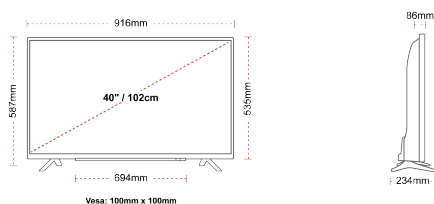

F

45kWh/1000

G

HDR
 75kWh/1000

HIGHLIGHTS

- ⌕ 4K HDR UHD
- ⌕ TRU Picture Engine
- ⌕ 3x HDMI, 2x USB
- ⌕ Dolby Vision HDR
- ⌕ HDR10 & HLG
- ⌕ Internal WLAN

CONNECTIONS

SIZE

DISPLAY

Screen Size (inch / cm)	40" / 102cm
Panel Type	DLED
Resolution	Ultra HD (3840 x 2160)
Brightness	270

SOUND

Dolby Audio™	Yes
Audio Output Power (RMS)	2x8W
Speaker Type	Down Firing
Internal Subwoofer	No
Sound Modes	Music, Movie, Speech, Classic, Flat, User
DTS	DTS HD + DTS TruSurround
Equalizer	5 band
Onkyo	No

MECHANICAL

Boxed dimensions (mm)	995 x 154 x 662
Dimensions with stand (mm)	916 x 234 x 587
Dimensions without Stand (mm)	916 x 86 x 535
Gross Weight (kg)	10,0
Net Weight (kg)	6,5
VESA (Wall mount) WxH	100mm x 100mm