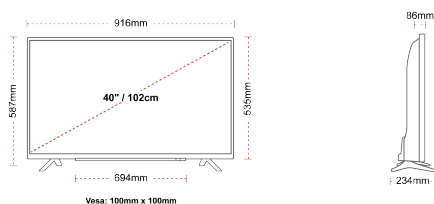

DISPLAY

Screen Size (inch / cm)	40" / 102cm
Panel Type	DLED
Resolution	Ultra HD (3840 x 2160)
Brightness	270

SOUND

Dolby Audio™	Yes
Audio Output Power (RMS)	2x8W
Speaker Type	Down Firing
Internal Subwoofer	No
Sound Modes	Music, Movie, Speech, Classic, Flat, User
DTS	DTS HD + DTS TruSurround
Equalizer	5 band
Onkyo	No

ACCESSORIES

Remote Control	Yes
Remote Control Battery	Yes
Quick Start Guide	Yes
Small Remote Control	No

VIDEO

Wide Color Gamut	No
HDR	Yes
Dolby Vision HDR	Yes
TRU Flow	Yes
TRU Resolution	Yes
TRU Micro Dimming	Yes

TUNER / BROADCASTING

HEVC (H.265) Decoder	Yes
Tuner Type	HD DVB-T2/C/S2
UHD from Satellite	Yes
Dual Tuner	No
Electronic Program Guide (EPG)	Yes
Auto Search	Yes
Program Storage Capacity (Analog)	Yes
Program Storage Capacity (Digital S/S2)	10000
Program Storage Capacity (Digital T/T2/C)	800

CONNECTIONS

CI+	Yes
HDMI™	3 HDMI
USB	2 USB
Component (YPbPr) in	via VGA
Composite Video/Audio in	Yes
Scart	No
Ethernet	Yes
Headphone Out	Yes
Antenna Input	Yes
VGA (PC in - D-Sub15)	Yes

SMART TV FEATURES

HBBTV ver 2.0.2	Yes
Audio-Video Sharing (AVS)	Yes
Smart Portal	Toshiba
Toshiba TV Smart Center	Yes
Web Browser	Yes
Netflix	Yes
YouTube™	Yes
Bluetooth	Yes
Screen Mirroring	Miracast
Prime Video	Yes
Google Assistant	Works with Google Assistant
Amazon Alexa	Works with Alexa

MECHANICAL

Boxed dimensions (mm)	995 x 154 x 662
Dimensions with stand (mm)	916 x 234 x 587
Dimensions without Stand (mm)	916 x 86 x 535
Gross Weight (kg)	10,0
Net Weight (kg)	6,5
VESA (Wall mount) WxH	100mm x 100mm

POWER / ENERGY

Stand-By Energy Consumption (Average)	0,5W
Working Voltage - Frequency	220-240VAC 50Hz
12V TV (Mobile TV)	No