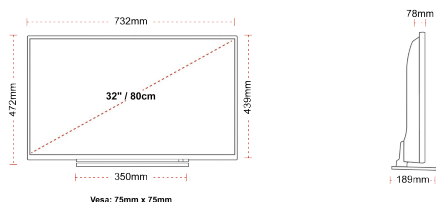

**F**  
32kWh/1000

**HIGHLIGHTS**

- ⌚ HD (High Definition) Ready
- ⌚ 3x HDMI, 2x USB
- ⌚ Smart TV
- ⌚ Internal WLAN
- ⌚ Bluetooth

**CONNECTIONS**

**SIZE**

**DISPLAY**

Screen Size (inch / cm)	32" / 80cm
Panel Type	Direct Back Light (DLED)
Resolution	HD Ready (1366 x 768)
Brightness	250

**MECHANICAL**

Boxed dimensions (mm)	795 x 128 x 530
Dimensions with stand (mm)	732 x 189 x 472
Dimensions without Stand (mm)	732 x 78 x 439
Gross Weight (kg)	7
Net Weight (kg)	5
VESA (Wall mount) WxH	75mm x 75mm
Screw Size	M4