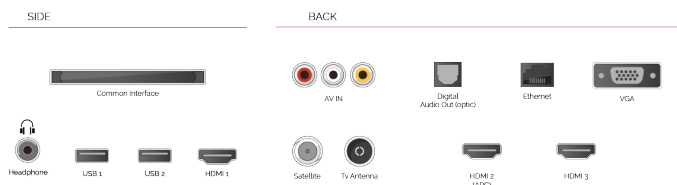

HDMI[®]
HIGH-DEFINITION MULTIMEDIA INTERFACE

Designed with HDMI™ port, Toshiba TVs make it easy for you to connect to multiple HD devices.

 **USB MEDIA PLAYER**

When you connect a USB storage device to your Toshiba TV, you can playback your downloaded music tracks and movies on the big screen.

F
32kWh/1000

HIGHLIGHTS

- ⌚ HD (High Definition) Ready
- ⌚ 3x HDMI, 2x USB
- ⌚ Smart TV
- ⌚ Internal WLAN
- ⌚ Bluetooth

CONNECTIONS

SIZE

DISPLAY

Screen Size (inch / cm)	32" / 80cm
Panel Type	Direct Back Light (DLED)
Resolution	HD Ready (1366 x 768)
Brightness	250