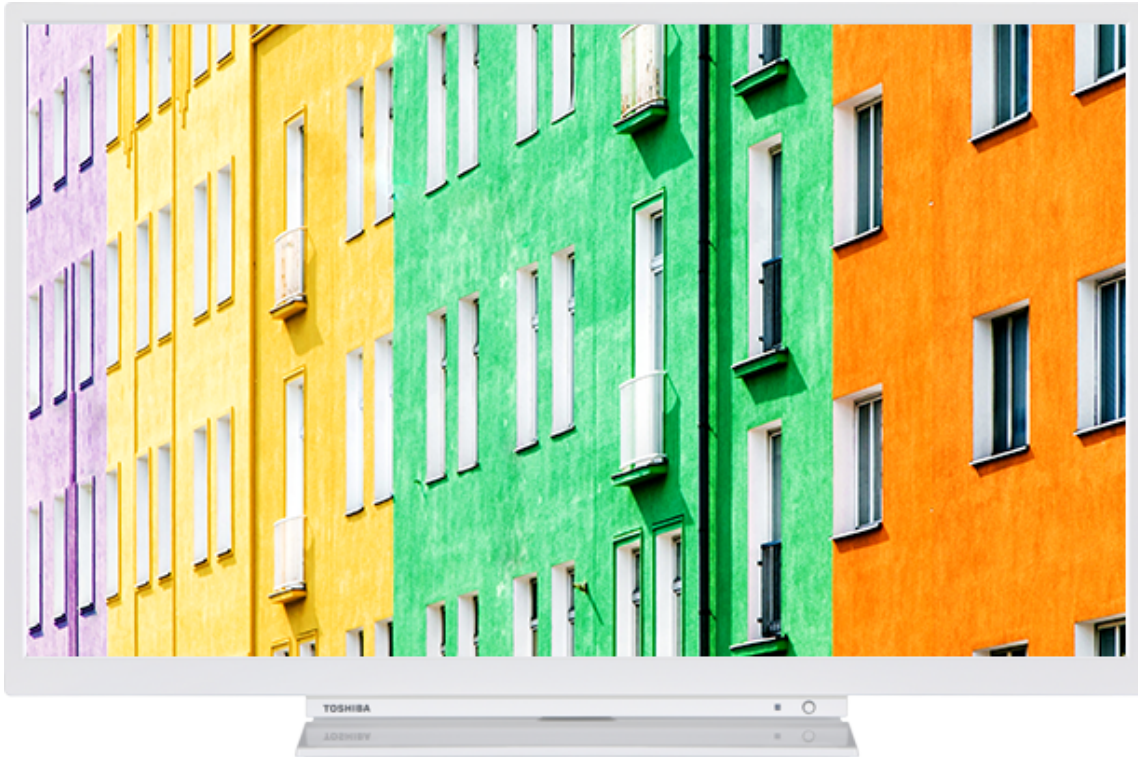

TOSHIBA

WL3B Series

32WL3B64DG

EAN: 5055862329382

 **SECURE**
SMART TV

NETFLIX

prime video

 | built-in

 **SCREEN SHARE**

 **INTEGRATED**
MANUAL  **Dolby Audio**

720p HD READY

To watch TV in HD picture quality is to see and believe in the on-screen action. Catch additional detail in every scene for a more authentic viewer experience.

F
32kWh/1000

HIGHLIGHTS

- ⌚ HD (High Definition) Ready
- ⌚ 3x HDMI, 2x USB
- ⌚ Smart TV
- ⌚ Internal WLAN
- ⌚ Bluetooth

CONNECTIONS

SIZE

DISPLAY

Screen Size (inch / cm)	32" / 80cm
Panel Type	Direct Back Light (DLED)
Resolution	HD Ready (1366 x 768)
Brightness	250