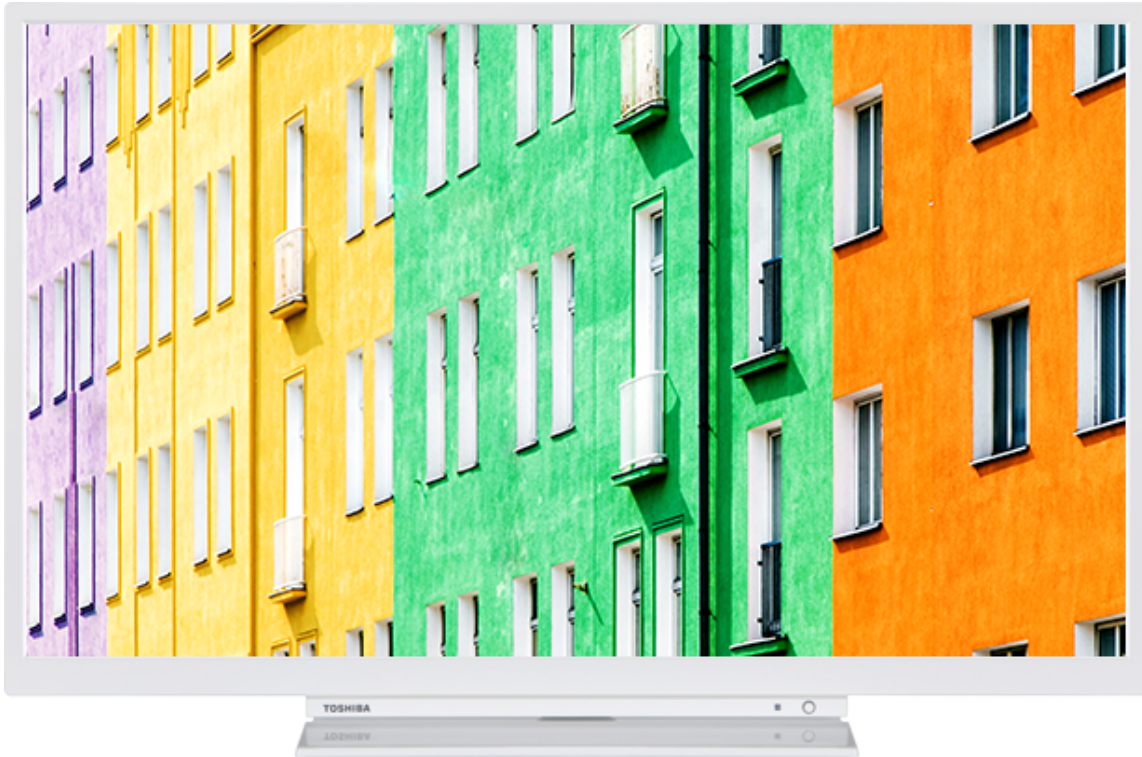

TOSHIBA

WL3B Series

32WL3B64DG

EAN: 5055862329382

 **SECURE**
SMART TV

NETFLIX

prime video

 | built-in

 **SCREEN SHARE**

 **INTEGRATED**
MANUAL  **Dolby Audio**

720p HD READY

To watch TV in HD picture quality is to see and believe in the on-screen action. Catch additional detail in every scene for a more authentic viewer experience.

F
32kWh/1000

HIGHLIGHTS

- ⌚ HD (High Definition) Ready
- ⌚ 3x HDMI, 2x USB
- ⌚ Smart TV
- ⌚ Internal WLAN
- ⌚ Bluetooth

CONNECTIONS

SIZE

DISPLAY

Screen Size (inch / cm)	32" / 80cm
Panel Type	Direct Back Light (DLED)
Resolution	HD Ready (1366 x 768)
Brightness	250