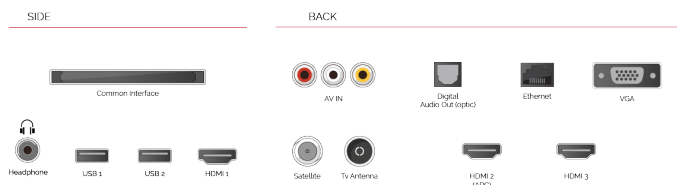

**HDMI**<sup>®</sup>  
HIGH-DEFINITION MULTIMEDIA INTERFACE

Designed with HDMI™ port, Toshiba TVs make it easy for you to connect to multiple HD devices.

 **USB MEDIA PLAYER**

When you connect a USB storage device to your Toshiba TV, you can playback your downloaded music tracks and movies on the big screen.

**F**  
32kWh/1000

**HIGHLIGHTS**

- ⌚ HD (High Definition) Ready
- ⌚ 3x HDMI, 2x USB
- ⌚ Smart TV
- ⌚ Internal WLAN
- ⌚ Bluetooth

**CONNECTIONS**

**SIZE**

**DISPLAY**

Screen Size (inch / cm)	32" / 80cm
Panel Type	Direct Back Light (DLED)
Resolution	HD Ready (1366 x 768)
Brightness	250