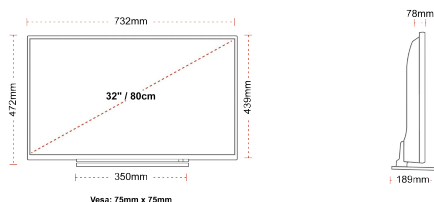

F
32kWh/1000

HIGHLIGHTS

- ⌚ HD (High Definition) Ready
- ⌚ 3x HDMI, 2x USB
- ⌚ Smart TV
- ⌚ Internal WLAN
- ⌚ Bluetooth

CONNECTIONS

SIZE

DISPLAY

Screen Size (inch / cm)	32" / 80cm
Panel Type	Direct Back Light (DLED)
Resolution	HD Ready (1366 x 768)
Brightness	250

MECHANICAL

Boxed dimensions (mm)	795 x 128 x 530
Dimensions with stand (mm)	732 x 189 x 472
Dimensions without Stand (mm)	732 x 78 x 439
Gross Weight (kg)	7
Net Weight (kg)	5
VESA (Wall mount) WxH	75mm x 75mm
Screw Size	M4