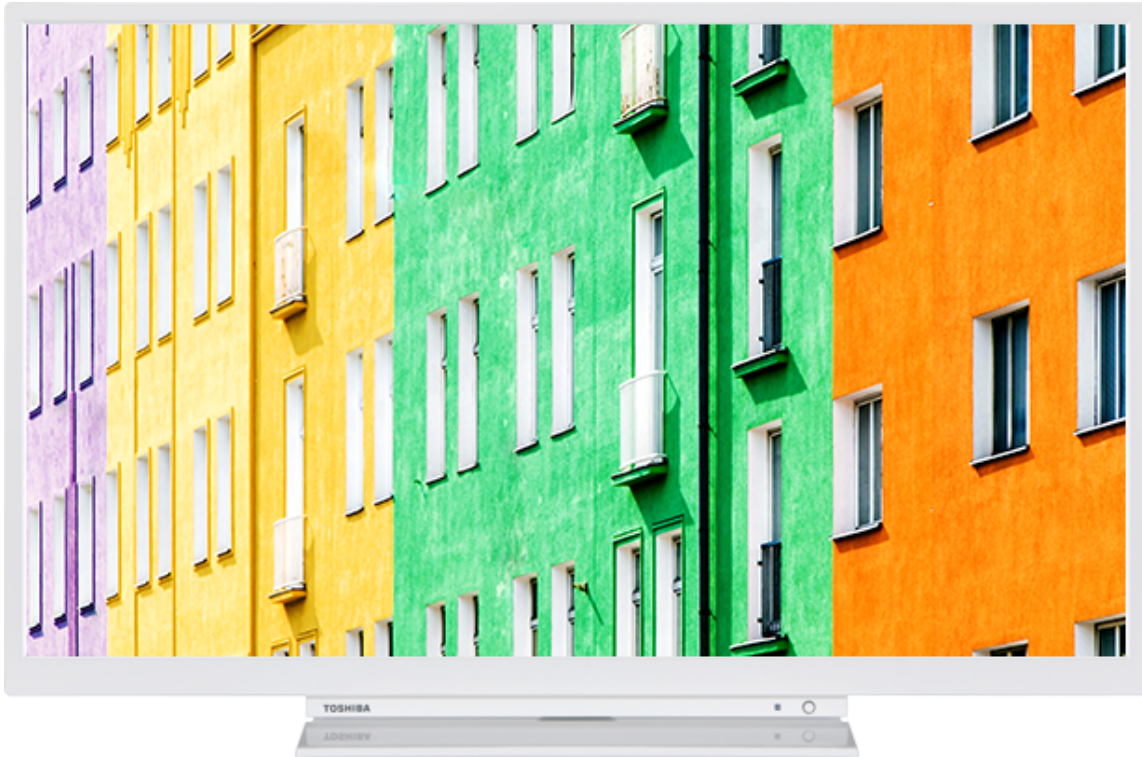

# TOSHIBA

## WL3B Series

32WL3B64DG

EAN: 5055862329382

 **SECURE**  
SMART TV

**NETFLIX**

**prime video**

**alexa** | built-in

 **SCREEN SHARE**

 **INTEGRATED**  
MANUAL  **Dolby Audio**

**720p HD READY**

To watch TV in HD picture quality is to see and believe in the on-screen action. Catch additional detail in every scene for a more authentic viewer experience.