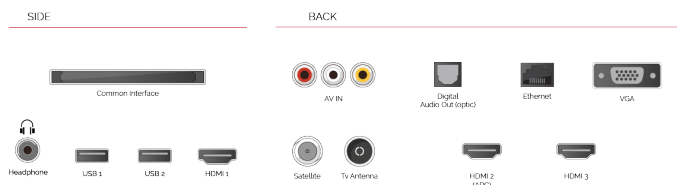

HDMI
HIGH-DEFINITION MULTIMEDIA INTERFACE

Designed with HDMI™ port, Toshiba TVs make it easy for you to connect to multiple HD devices.

 **USB MEDIA PLAYER**

When you connect a USB storage device to your Toshiba TV, you can playback your downloaded music tracks and movies on the big screen.

F
32kWh/1000

HIGHLIGHTS

- ⌚ HD (High Definition) Ready
- ⌚ 3x HDMI, 2x USB
- ⌚ Smart TV
- ⌚ Internal WLAN
- ⌚ Bluetooth

CONNECTIONS

SIZE

DISPLAY

Screen Size (inch / cm)	32" / 80cm
Panel Type	Direct Back Light (DLED)
Resolution	HD Ready (1366 x 768)
Brightness	250