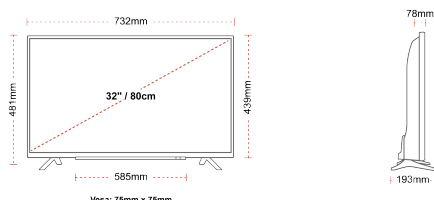

**F**  
32kWh/1000

**HIGHLIGHTS**

- ⌚ HD (High Definition) Ready
- ⌚ 3x HDMI, 2x USB
- ⌚ Smart TV
- ⌚ Internal WLAN
- ⌚ Bluetooth

**CONNECTIONS**

**SIZE**

**DISPLAY**

Screen Size (inch / cm)	32" / 80cm
Panel Type	Direct Back Light (DLED)
Resolution	HD Ready (1366 x 768)
Brightness	250

**MECHANICAL**

Boxed dimensions (mm)	795 x 128 x 530
Dimensions with stand (mm)	732 x 193 x 481
Dimensions without Stand (mm)	732 x 78 x 439
Gross Weight (kg)	7
Net Weight (kg)	4,7
VESA (Wall mount) WxH	75mm x 75mm
Screw Size	M4