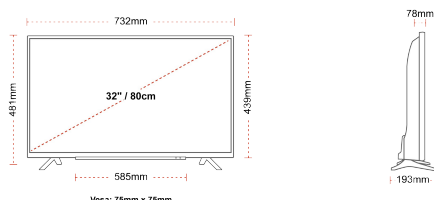

F
32kWh/1000

HIGHLIGHTS

- ⌚ HD (High Definition) Ready
- ⌚ 3x HDMI, 2x USB
- ⌚ Smart TV
- ⌚ Internal WLAN
- ⌚ Bluetooth

CONNECTIONS

SIZE

DISPLAY

Screen Size (inch / cm)	32" / 80cm
Panel Type	Direct Back Light (DLED)
Resolution	HD Ready (1366 x 768)
Brightness	250

MECHANICAL

Boxed dimensions (mm)	795 x 128 x 530
Dimensions with stand (mm)	732 x 193 x 481
Dimensions without Stand (mm)	732 x 78 x 439
Gross Weight (kg)	7
Net Weight (kg)	4,7
VESA (Wall mount) WxH	75mm x 75mm
Screw Size	M4