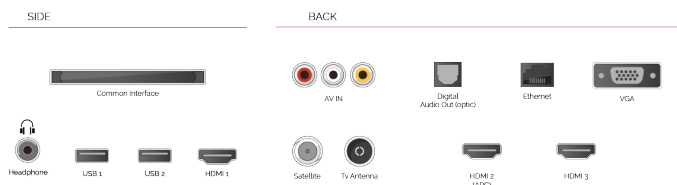

**HDMI**  
HIGH-DEFINITION MULTIMEDIA INTERFACE

Designed with HDMI™ port, Toshiba TVs make it easy for you to connect to multiple HD devices.

 **USB MEDIA PLAYER**

When you connect a USB storage device to your Toshiba TV, you can playback your downloaded music tracks and movies on the big screen.

**F**  
32kWh/1000

**HIGHLIGHTS**

- ⌚ HD (High Definition) Ready
- ⌚ 3x HDMI, 2x USB
- ⌚ Smart TV
- ⌚ Internal WLAN
- ⌚ Bluetooth

**CONNECTIONS**

**SIZE**

**DISPLAY**

Screen Size (inch / cm)	32" / 80cm
Panel Type	Direct Back Light (DLED)
Resolution	HD Ready (1366 x 768)
Brightness	250