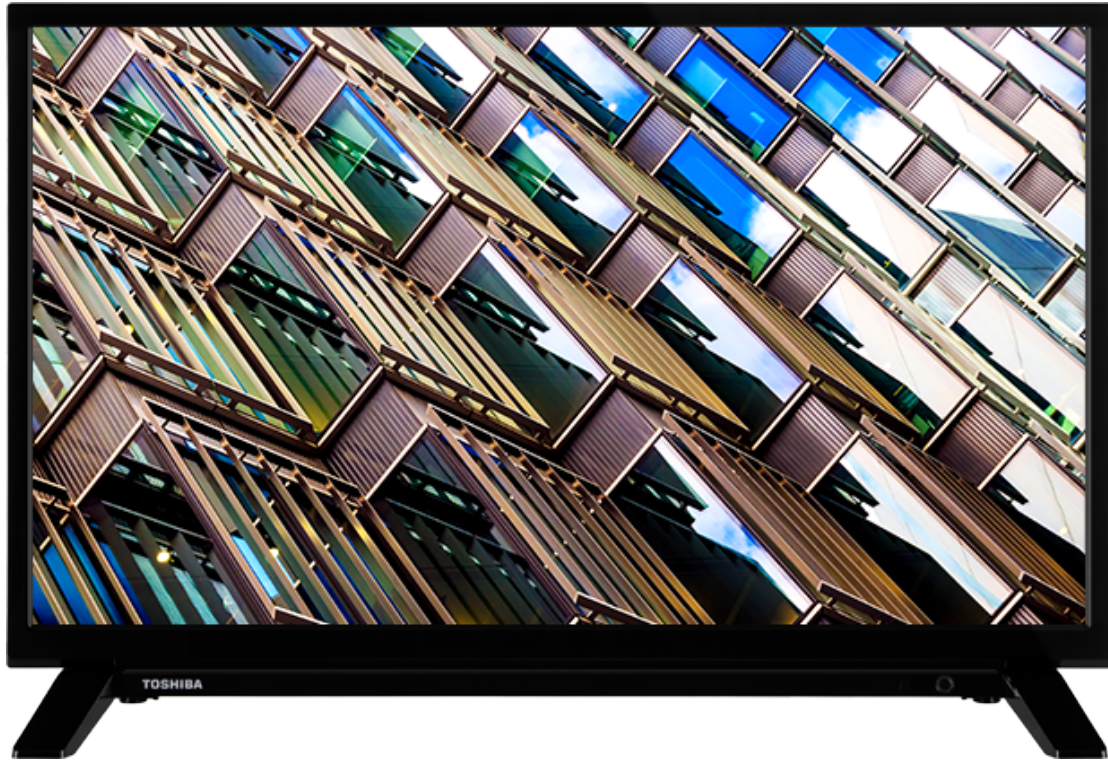

TOSHIBA

WL2B Series

32WL2B63DG

EAN: 5055862330944

 **SECURE**
SMART TV

NETFLIX

prime video

alexa | built-in

 **SCREEN SHARE**

 **INTEGRATED**
MANUAL  **Dolby Audio**

720p HD READY

To watch TV in HD picture quality is to see and believe in the on-screen action. Catch additional detail in every scene for a more authentic viewer experience.

 **SMART TV**

A whole new world of entertainment awaits you on your Toshiba big screen TV and it's all just one click away. Choose from Toshiba's huge range of music, video, TV and social media apps. With Netflix®, Prime Video or YouTube™, you will find plenty of content.

F
32kWh/1000

HIGHLIGHTS

- ⌚ HD (High Definition) Ready
- ⌚ 3x HDMI, 2x USB
- ⌚ Smart TV
- ⌚ Internal WLAN
- ⌚ Bluetooth

CONNECTIONS

SIZE

DISPLAY

Screen Size (inch / cm)	32" / 80cm
Panel Type	Direct Back Light (DLED)
Resolution	HD Ready (1366 x 768)
Brightness	250