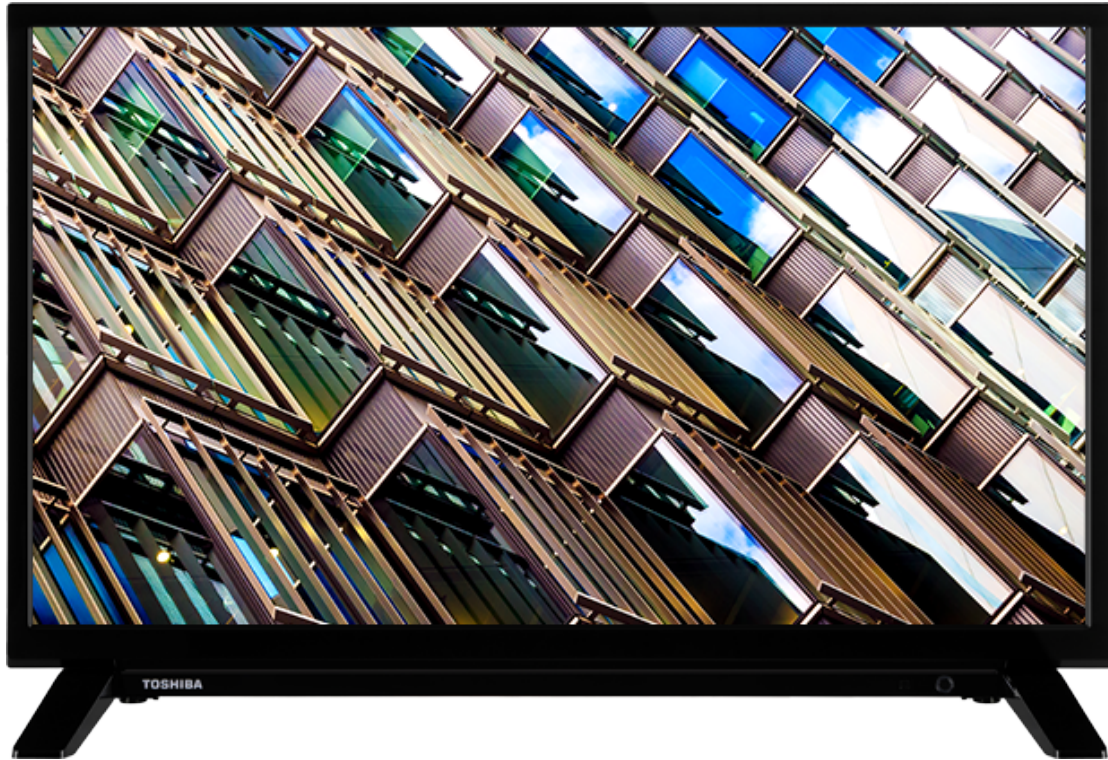

# TOSHIBA

## WL2B Series

32WL2B63DG

EAN: 5055862330944

 **SECURE**  
SMART TV

**NETFLIX**

**prime video**

 | built-in

 **SCREEN SHARE**

 **INTEGRATED**  
MANUAL  **Dolby Audio**

**720p HD READY**

To watch TV in HD picture quality is to see and believe in the on-screen action. Catch additional detail in every scene for a more authentic viewer experience.