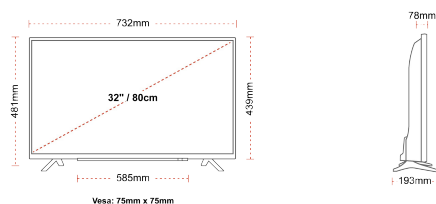

CONNECTIONS

SIZE

DISPLAY

Screen Size (inch / cm)	32" / 80cm
Panel Type	Direct Back Light (DLED)
Resolution	HD Ready (1366 x 768)
Brightness	250

SOUND

Dolby Audio™	Yes
Audio Output Power (RMS)	2x6W
Speaker Type	Down Firing
Internal Subwoofer	No
Sound Modes	Music, Movie, Speech, Classic, Flat, User
DTS	No
Equalizer	5 band
Onkyo	No

MECHANICAL

Boxed dimensions (mm)	795 x 128 x 530
Dimensions with stand (mm)	732 x 193 x 481
Dimensions without Stand (mm)	732 x 78 x 439
Gross Weight (kg)	7
Net Weight (kg)	4,7
VESA (Wall mount) WxH	75mm x 75mm
Screw Size	M4