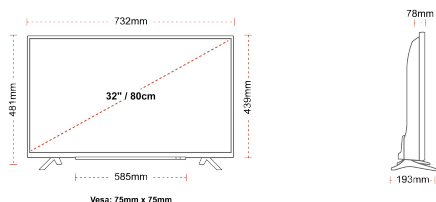

DISPLAY

Screen Size (inch / cm)	32" / 80cm
Panel Type	Direct Back Light (DLED)
Resolution	HD Ready (1366 x 768)
Brightness	250

SOUND

Dolby Audio™	Yes
Audio Output Power (RMS)	2x6W
Speaker Type	Down Firing
Internal Subwoofer	No
Sound Modes	Music, Movie, Speech, Classic, Flat, User
DTS	No
Equalizer	5 band
Onkyo	No

ACCESSORIES

Remote Control	Yes
Remote Control Battery	Yes
Quick Start Guide	Yes
Small Remote Control	No

VIDEO

Wide Color Gamut	No
HDR	No
Picture Modes	Dynamic, Game, Sports, Cinema, Natural, User
Dolby Vision HDR	No
TRU Flow	No
TRU Resolution	No
TRU Micro Dimming	No

TUNER / BROADCASTING

HEVC (H.265) Decoder	Yes
Tuner Type	HD DVB-T2/C/S2
UHD from Satellite	No
Dual Tuner	No
Electronic Program Guide (EPG)	Yes
Auto Search	Yes
Program Storage Capacity (Analog)	200
Program Storage Capacity (Digital S/S2)	10000
Program Storage Capacity (Digital T/T2/C)	800

CONNECTIONS

CI+	Yes
HDMI™	2 HDMI
USB	1 USB
Component (YPbPr) in	via VGA
Composite Video/Audio in	Yes
Scart	No
Ethernet	Yes
Headphone Out	Yes
Antenna Input	Yes
VGA (PC in - D-Sub15)	Yes

SMART TV FEATURES

HBBTV ver 2.0.2	Yes
Audio-Video Sharing (AVS)	Yes
Smart Portal	Toshiba
Toshiba TV Smart Center	Yes
Web Browser	Yes
Netflix	Yes
YouTube™	Yes
Bluetooth	No
Screen Mirroring	Miracast
Prime Video	Yes
Google Assistant	No
Amazon Alexa	Works with Alexa

MECHANICAL

Boxed dimensions (mm)	795 x 128 x 530
Dimensions with stand (mm)	732 x 193 x 481
Dimensions without Stand (mm)	732 x 78 x 439
Gross Weight (kg)	7
Net Weight (kg)	4,7
VESA (Wall mount) WxH	75mm x 75mm
Screw Size	M4

POWER / ENERGY

Stand-By Energy Consumption (Average)	<0.5W
Working Voltage - Frequency	220-240V AC
12V TV (Mobile TV)	No