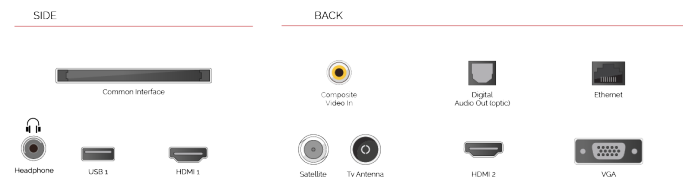

HDMI®

HIGH-DEFINITION MULTIMEDIA INTERFACE

Designed with HDMI™ port, Toshiba TVs make it easy for you to connect to multiple HD devices.

USB MEDIA PLAYER

When you connect a USB storage device to your Toshiba TV, you can playback your downloaded music tracks and movies on the big screen.

F

32kWh/1000

HIGHLIGHTS

- ⌕ HD (High Definition) Ready
- ⌕ 2x HDMI, 1x USB
- ⌕ Smart TV
- ⌕ Internal WLAN

CONNECTIONS

SIZE

DISPLAY

Screen Size (inch / cm)	32" / 80cm
Panel Type	Direct Back Light (DLED)
Resolution	HD Ready (1366 x 768)
Brightness	250