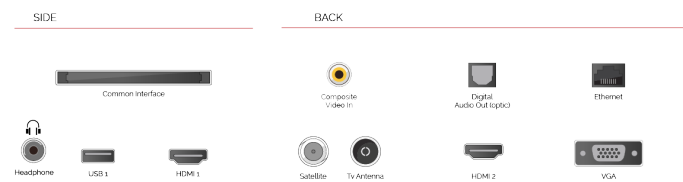

HDMI
HIGH-DEFINITION MULTIMEDIA INTERFACE

Designed with HDMI™ port, Toshiba TVs make it easy for you to connect to multiple HD devices.

 **USB MEDIA PLAYER**

When you connect a USB storage device to your Toshiba TV, you can playback your downloaded music tracks and movies on the big screen.

F

32kWh/1000

HIGHLIGHTS

- ⌕ HD (High Definition) Ready
- ⌕ 2x HDMI, 1x USB
- ⌕ Smart TV
- ⌕ Internal WLAN

CONNECTIONS

SIZE

DISPLAY

Screen Size (inch / cm)	32" / 80cm
Panel Type	Direct Back Light (DLED)
Resolution	HD Ready (1366 x 768)
Brightness	250