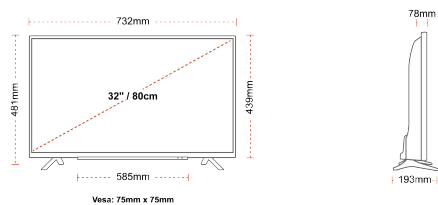

F

32kWh/1000

HIGHLIGHTS

- ⌕ HD (High Definition) Ready
- ⌕ 2x HDMI, 1x USB
- ⌕ Smart TV
- ⌕ Internal WLAN

CONNECTIONS

SIZE

DISPLAY

Screen Size (inch / cm)	32" / 80cm
Panel Type	Direct Back Light (DLED)
Resolution	HD Ready (1366 x 768)
Brightness	250

MECHANICAL

Boxed dimensions (mm)	795 x 128 x 530
Dimensions with stand (mm)	732 x 193 x 481
Dimensions without Stand (mm)	732 x 78 x 439
Gross Weight (kg)	7
Net Weight (kg)	4,7
VESA (Wall mount) WxH	75mm x 75mm
Screw Size	M4