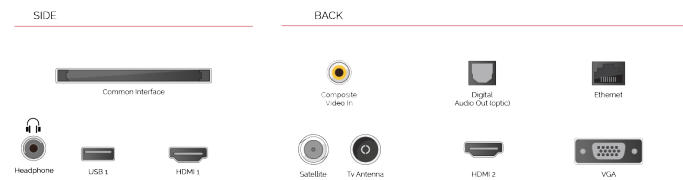

HDMI
HIGH-DEFINITION MULTIMEDIA INTERFACE

Designed with HDMI™ port, Toshiba TVs make it easy for you to connect to multiple HD devices.

 **USB MEDIA PLAYER**

When you connect a USB storage device to your Toshiba TV, you can playback your downloaded music tracks and movies on the big screen.

F

32kWh/1000

HIGHLIGHTS

- ⌕ HD (High Definition) Ready
- ⌕ 2x HDMI, 1x USB
- ⌕ Smart TV
- ⌕ Internal WLAN

CONNECTIONS

SIZE

DISPLAY

Screen Size (inch / cm)	32" / 80cm
Panel Type	Direct Back Light (DLED)
Resolution	HD Ready (1366 x 768)
Brightness	250