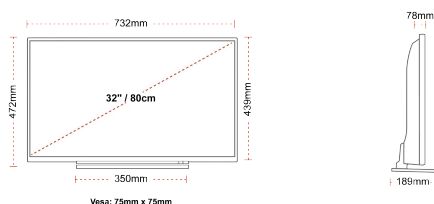

## SIZE

## DISPLAY

Screen Size (inch / cm)	32" / 80cm
Panel Type	Direct Back Light (DLED)
Resolution	FHD (1920 x 1080)
Brightness	250

## MECHANICAL

Boxed dimensions (mm)	795 x 128 x 530
Dimensions with stand (mm)	732 x 189 x 472
Dimensions without Stand (mm)	732 x 78 x 439
Gross Weight (kg)	7
Net Weight (kg)	5
VESA (Wall mount) WxH	75mm x 75mm
Screw Size	M4