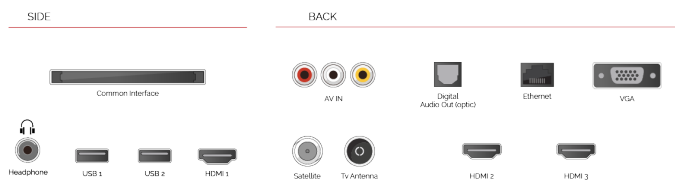

CONNECTIONS

SIZE