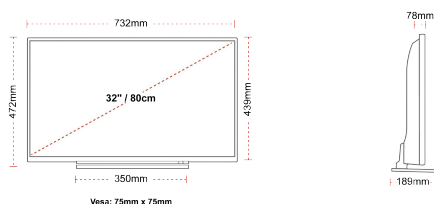

SIZE

DISPLAY

Screen Size (inch / cm)	32" / 80cm
Panel Type	Direct Back Light (DLED)
Resolution	FHD (1920 x 1080)
Brightness	250

SOUND

Dolby Audio™	Yes
Audio Output Power (RMS)	2x6W
Speaker Type	Down Firing
Internal Subwoofer	No
Sound Modes	Music, Movie, Speech, Classic, Flat, User
DTS	Yes
Equalizer	5 band
Onkyo	No

MECHANICAL

Boxed dimensions (mm)	795 x 128 x 530
Dimensions with stand (mm)	732 x 189 x 472
Dimensions without Stand (mm)	732 x 78 x 439
Gross Weight (kg)	7
Net Weight (kg)	5
VESA (Wall mount) WxH	75mm x 75mm
Screw Size	M4