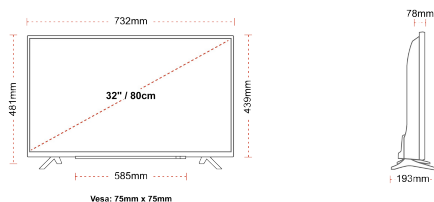

## SIZE

## DISPLAY

Screen Size (inch / cm)	32" / 80cm
Panel Type	Direct Back Light (DLED)
Resolution	FHD (1920 x 1080)
Brightness	250

## MECHANICAL

Boxed dimensions (mm)	795 x 128 x 530
Dimensions with stand (mm)	732 x 193 x 481
Dimensions without Stand (mm)	732 x 78 x 439
Gross Weight (kg)	7
Net Weight (kg)	4,7
VESA (Wall mount) WxH	75mm x 75mm
Screw Size	M4