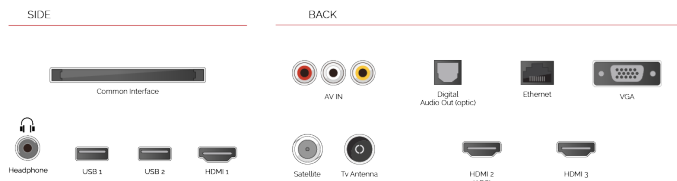

F

32kWh/1000

G

HDR

45kWh/1000

HIGHLIGHTS

- ⌵ Full HD
- ⌵ 3x HDMI, 2x USB
- ⌵ Smart TV
- ⌵ Internal WLAN & Bluetooth
- ⌵ Alexa
- ⌵ Works With Google

CONNECTIONS

SIZE

DISPLAY

Screen Size (inch / cm)	32" / 80cm
Panel Type	Direct Back Light (DLED)
Resolution	FHD (1920 x 1080)
Brightness	250

SOUND

Dolby Audio™	Yes
Audio Output Power (RMS)	2x6W
Speaker Type	Down Firing
Internal Subwoofer	No
DTS	Yes
Equalizer	5 band
Onkyo	No