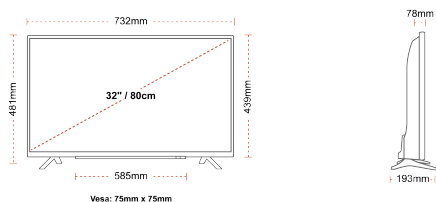

SIZE

DISPLAY

Screen Size (inch / cm)	32" / 80cm
Panel Type	Direct Back Light (DLED)
Resolution	FHD (1920 x 1080)
Brightness	250

SOUND

Dolby Audio™	Yes
Audio Output Power (RMS)	2x6W
Speaker Type	Down Firing
Internal Subwoofer	No
DTS	Yes
Equalizer	5 band
Onkyo	No

MECHANICAL

Boxed dimensions (mm)	795 x 128 x 530
Dimensions with stand (mm)	732 x 193 x 481
Dimensions without Stand (mm)	732 x 78 x 439
Gross Weight (kg)	7
Net Weight (kg)	4,7
VESA (Wall mount) WxH	75mm x 75mm
Screw Size	M4