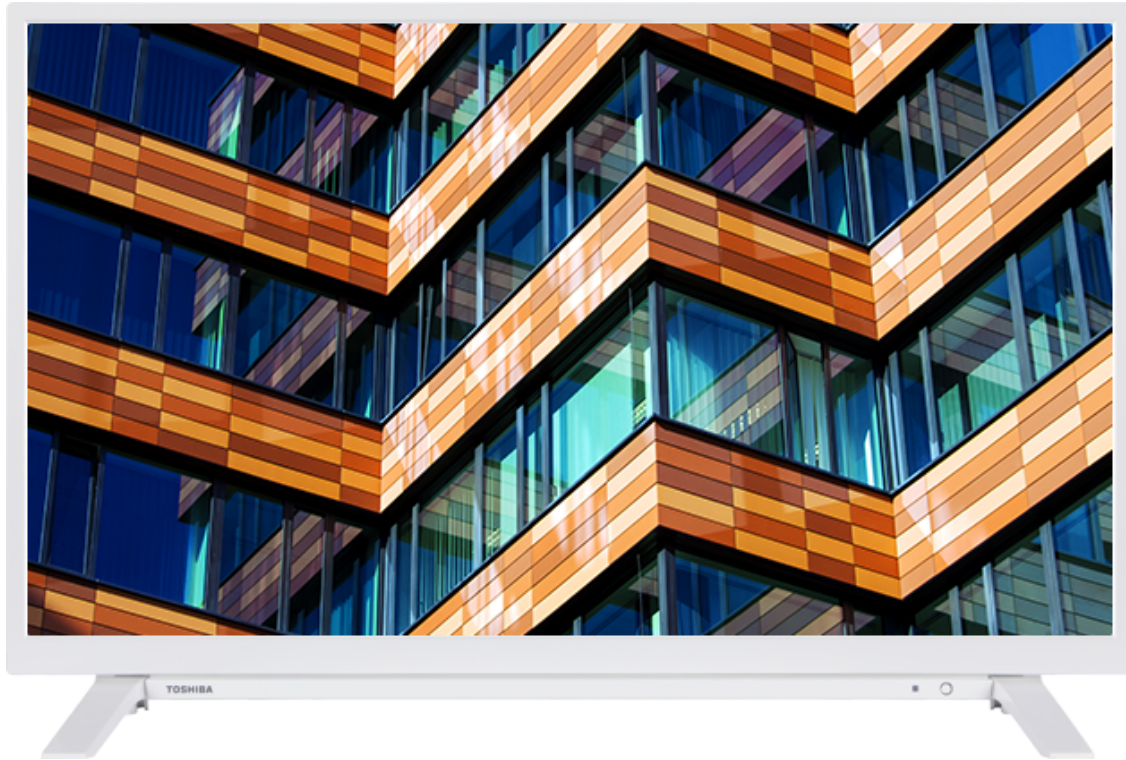

TOSHIBA

LL2B Series

32LL2B64DG

EAN: 5055862331019

NETFLIX

SECURE
SMART TV

 **USB MEDIA PLAYER**

HDMI
HIGH-DEFINITION MULTIMEDIA INTERFACE

 **SCREEN SHARE**

Share your most precious memories. Display photos from your smartphone or tablet on your big screen Toshiba TV.

 | built-in

With the embedded microphone system on, your TV becomes an Alexa device itself. You can ask Alexa to change the channel, open apps, search for movies and shows, play music, and more

CONNECTIONS

SIZE

DISPLAY

Screen Size (inch / cm)	32" / 80cm
Panel Type	Direct Back Light (DLED)
Resolution	FHD (1920 x 1080)
Brightness	250

SOUND

Dolby Audio™	Yes
Audio Output Power (RMS)	2x6W
Speaker Type	Down Firing
Internal Subwoofer	No
Sound Modes	Music, Movie, Speech, Classic, Flat, User
DTS	Yes
Equalizer	5 band
Onkyo	No