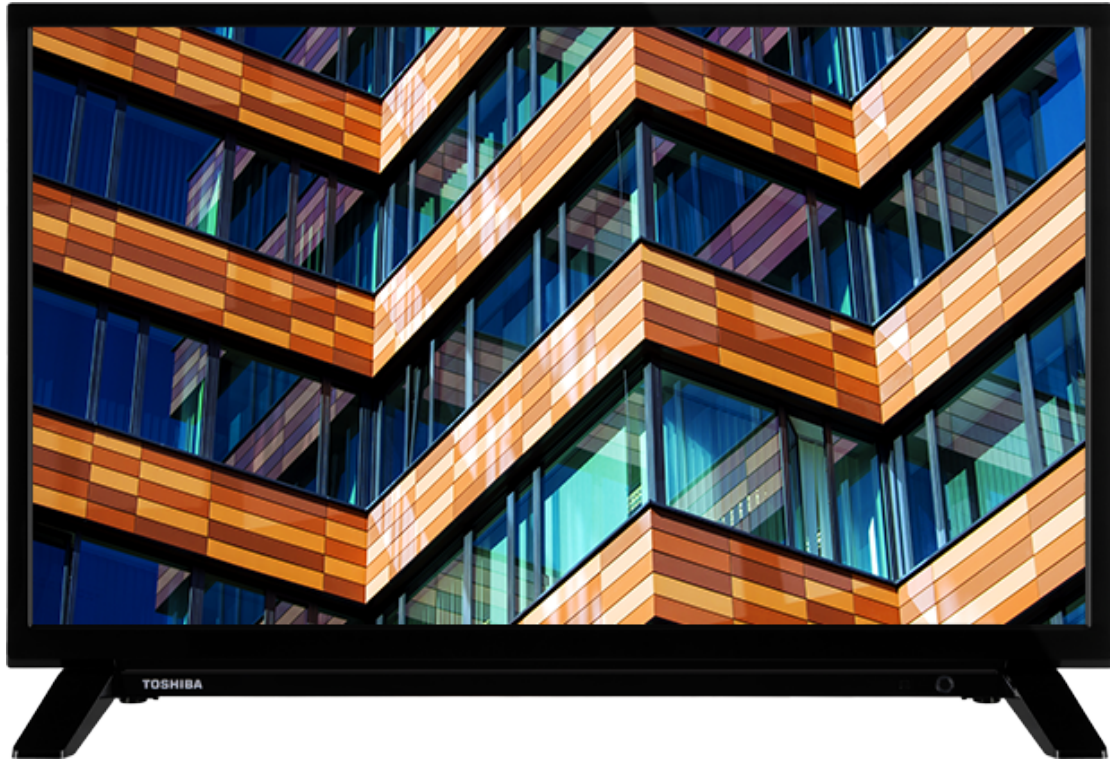

TOSHIBA

LL2B Series

32LL2B63DG

EAN: 5055862331002

 **INTEGRATED**
M A N U A L

 **Dolby Audio**

 **FULL HD**

 **SMART TV**

HDMI[®]
HIGH-DEFINITION MULTIMEDIA INTERFACE

 **USB MEDIA PLAYER**

 **SECURE**
S M A R T T V

NETFLIX

Discover the Netflix[®] button on your remote control to jump from one adventure to another.

Indulge your appetite for high-quality home entertainment. Enjoy countless movies and TV shows as well as award-winning Prime Originals.

 | built-in

With the embedded microphone system on, your TV becomes an Alexa device itself. You can ask Alexa to change the channel, open apps, search for movies and shows, play music, and more

 **SCREEN SHARE**

Share your most precious memories. Display photos from your smartphone or tablet on your big screen Toshiba TV.

F

32kWh/1000

HIGHLIGHTS

- ⌵ Full HD
- ⌵ 3x HDMI, 2x USB
- ⌵ Smart TV
- ⌵ Internal WLAN
- ⌵ Bluetooth