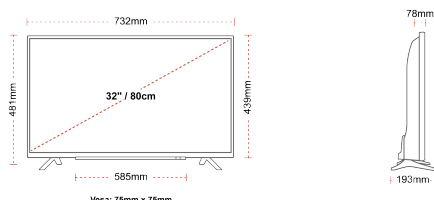

**CONNECTIONS**

**SIZE**

**DISPLAY**

Screen Size (inch / cm)	32" / 80cm
Panel Type	Direct Back Light (DLED)
Resolution	FHD (1920 x 1080)
Brightness	250

**SOUND**

Dolby Audio™	Yes
Audio Output Power (RMS)	2x6W
Speaker Type	Down Firing
Internal Subwoofer	No
Sound Modes	Music, Movie, Speech, Classic, Flat, User
DTS	Yes
Equalizer	5 band
Onkyo	No

**MECHANICAL**

Boxed dimensions (mm)	795 x 128 x 530
Dimensions with stand (mm)	732 x 193 x 481
Dimensions without Stand (mm)	732 x 78 x 439
Gross Weight (kg)	7
Net Weight (kg)	4,7
VESA (Wall mount) WxH	75mm x 75mm
Screw Size	M4