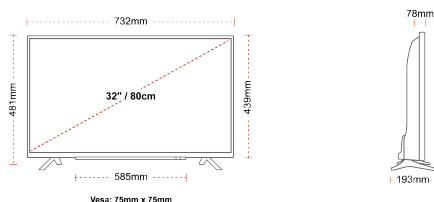

CONNECTIONS

SIZE

DISPLAY

Screen Size (inch / cm)	32" / 80cm
Panel Type	Direct Back Light (DLED)
Resolution	FHD (1920 x 1080)
Brightness	250

SOUND

Dolby Audio™	Yes
Audio Output Power (RMS)	2x6W
Speaker Type	Down Firing
Internal Subwoofer	No
Sound Modes	Music, Movie, Speech, Classic, Flat, User
DTS	Yes
Equalizer	5 band
Onkyo	No

MECHANICAL

Boxed dimensions (mm)	795 x 128 x 530
Dimensions with stand (mm)	732 x 193 x 481
Dimensions without Stand (mm)	732 x 78 x 439
Gross Weight (kg)	7
Net Weight (kg)	4,7
VESA (Wall mount) WxH	75mm x 75mm
Screw Size	M4