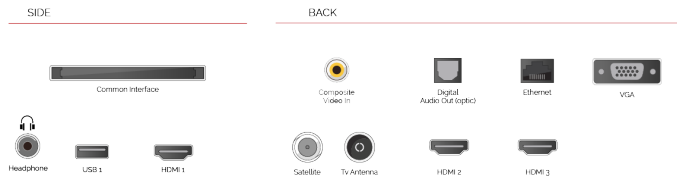

Discover the Netflix® button on your remote control to jump from one adventure to another.

F
32kWh/1000

G
HDR
45kWh/1000

HIGHLIGHTS

- ⌵ Full HD
- ⌵ 3x HDMI, 1x USB
- ⌵ Smart TV
- ⌵ Internal WLAN & Bluetooth
- ⌵ Alexa Built-in
- ⌵ Works With Google

CONNECTIONS

SIZE

DISPLAY

Screen Size (inch / cm)	32" / 80cm
Panel Type	Direct Back Light (DLED)
Resolution	FHD (1920 x 1080)
Brightness	250

SOUND

Dolby Audio™	Yes
Audio Output Power (RMS)	2x6W
Speaker Type	Down Firing
Internal Subwoofer	No
DTS	Yes
Equalizer	5 band
Onkyo	No