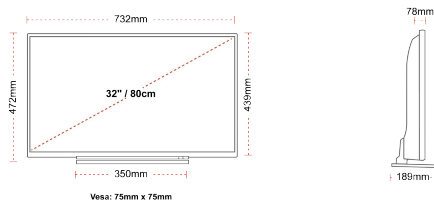

CONNECTIONS

SIZE

DISPLAY

Screen Size (inch / cm)	32" / 80cm
Panel Type	Direct Back Light (DLED)
Resolution	FHD (1920 x 1080)
Brightness	250

SOUND

Dolby Audio™	Yes
Audio Output Power (RMS)	2x6W
Speaker Type	Down Firing
Internal Subwoofer	No
DTS	Yes
Equalizer	5 band
Onkyo	No

MECHANICAL

Boxed dimensions (mm)	795 X 128 X 530
Dimensions with stand (mm)	732 x 189 x 472
Dimensions without Stand (mm)	732 x 78 x 439
Gross Weight (kg)	7
Net Weight (kg)	5
VESA (Wall mount) WxH	75mm x 75mm
Screw Size	M4