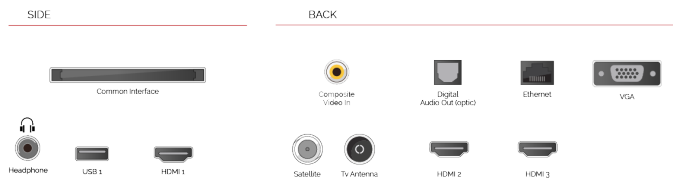

Discover the Netflix® button on your remote control to jump from one adventure to another.

F

32kWh/1000

G

HDR
 45kWh/1000

HIGHLIGHTS

- ⌵ Full HD
- ⌵ 3x HDMI, 1x USB
- ⌵ Smart TV
- ⌵ Internal WLAN & Bluetooth
- ⌵ Alexa Built-in
- ⌵ Works With Google

CONNECTIONS

SIZE

DISPLAY

Screen Size (inch / cm)	32" / 80cm
Panel Type	Direct Back Light (DLED)
Resolution	FHD (1920 x 1080)
Brightness	250

SOUND

Dolby Audio™	Yes
Audio Output Power (RMS)	2x6W
Speaker Type	Down Firing
Internal Subwoofer	No
DTS	Yes
Equalizer	5 band
Onkyo	No