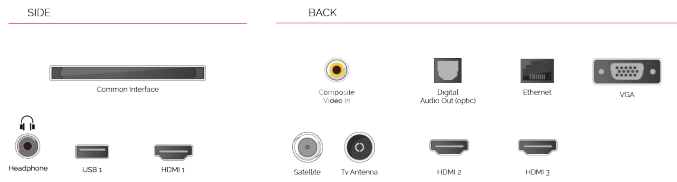

Discover the Netflix® button on your remote control to jump from one adventure to another.

F
32kWh/1000

G
HDR
45kWh/1000

HIGHLIGHTS

- ⌕ Full HD
- ⌕ 3x HDMI, 1x USB
- ⌕ Smart TV
- ⌕ Internal WLAN & Bluetooth
- ⌕ Alexa Built-in
- ⌕ Works With Google

CONNECTIONS

SIZE

DISPLAY

| | |
|-------------------------|--------------------------|
| Screen Size (inch / cm) | 32" / 80cm |
| Panel Type | Direct Back Light (DLED) |
| Resolution | FHD (1920 x 1080) |
| Brightness | 250 |