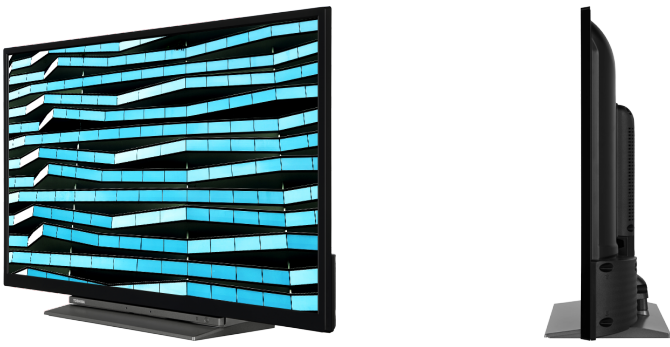

F
32kWh/1000

G
HDR
45kWh/1000

HIGHLIGHTS

- ⌕ Full HD
- ⌕ 3x HDMI, 1x USB
- ⌕ Smart TV
- ⌕ Internal WLAN & Bluetooth
- ⌕ Alexa Built-in
- ⌕ Works With Google