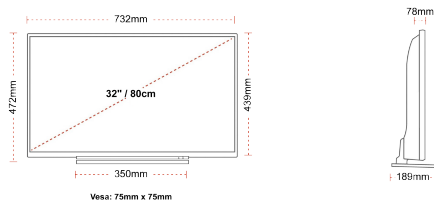

CONNECTIONS

SIZE

DISPLAY

| | |
|-------------------------|--------------------------|
| Screen Size (inch / cm) | 32" / 80cm |
| Panel Type | Direct Back Light (DLED) |
| Resolution | FHD (1920 x 1080) |
| Brightness | 250 |

MECHANICAL

| | |
|-------------------------------|-----------------|
| Boxed dimensions (mm) | 795 X 128 X 530 |
| Dimensions with stand (mm) | 732 x 189 x 472 |
| Dimensions without Stand (mm) | 732 x 78 x 439 |
| Gross Weight (kg) | 7 |
| Net Weight (kg) | 5 |
| VESA (Wall mount) WxH | 75mm x 75mm |
| Screw Size | M4 |