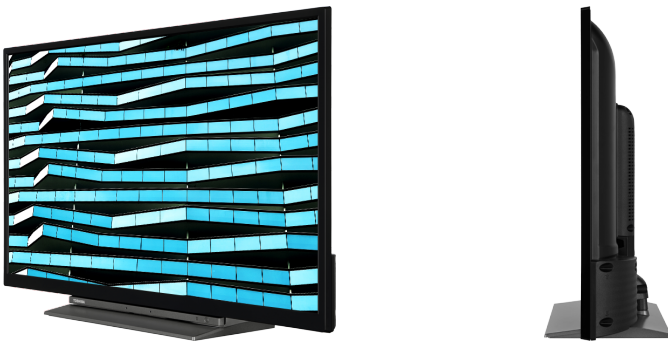

F

32kWh/1000

G

HDR
45kWh/1000

HIGHLIGHTS

- ⌵ Full HD
- ⌵ 3x HDMI, 1x USB
- ⌵ Smart TV
- ⌵ Internal WLAN & Bluetooth
- ⌵ Alexa Built-in
- ⌵ Works With Google