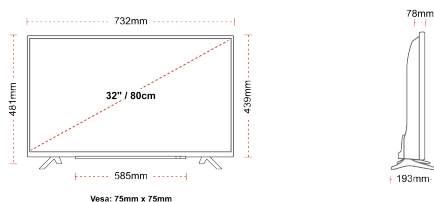

HIGHLIGHTS

- ⌵ Android TV
- ⌵ Google Assistant
- ⌵ Chromecast Built in
- ⌵ Google Play Store
- ⌵ 3x HDMI, 2x USB
- ⌵ Internal WLAN & Bluetooth

CONNECTIONS

SIZE

DISPLAY

Screen Size (inch / cm)	32" / 80cm
Panel Type	Direct Back Light (DLED)
Resolution	FHD (1920 x 1080)
Brightness	250

MECHANICAL

Boxed dimensions (mm)	795 x 128 x 530
Dimensions with stand (mm)	732 x 193 x 481
Dimensions without Stand (mm)	732 x 78 x 439
Gross Weight (kg)	7
Net Weight (kg)	4,7
VESA (Wall mount) WxH	75mm x 75mm
Screw Size	M4