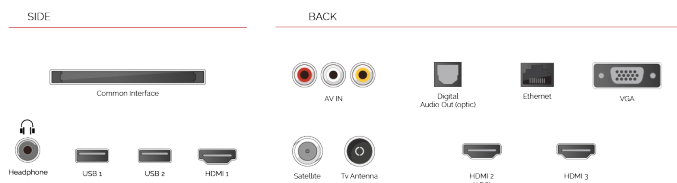

HIGHLIGHTS

- ⌵ Android TV
- ⌵ Google Assistant
- ⌵ Chromecast Built in
- ⌵ Google Play Store
- ⌵ 3x HDMI, 2x USB
- ⌵ Internal WLAN & Bluetooth

CONNECTIONS

SIZE

DISPLAY

Screen Size (inch / cm)	32" / 80cm
Panel Type	Direct Back Light (DLED)
Resolution	FHD (1920 x 1080)
Brightness	250