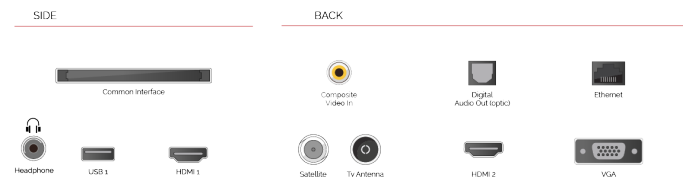

HDMI[®]
HIGH-DEFINITION MULTIMEDIA INTERFACE

Designed with HDMI™ port, Toshiba TVs make it easy for you to connect to multiple HD devices.

 **USB MEDIA PLAYER**

When you connect a USB storage device to your Toshiba TV, you can playback your downloaded music tracks and movies on the big screen.

F

32kWh/1000

HIGHLIGHTS

- ⌵ Full HD
- ⌵ 2x HDMI, 1x USB
- ⌵ Smart TV
- ⌵ Internal WLAN

CONNECTIONS

SIZE

DISPLAY

Screen Size (inch / cm)	32" / 80cm
Panel Type	Direct Back Light (DLED)
Resolution	FHD (1920 x 1080)
Brightness	250