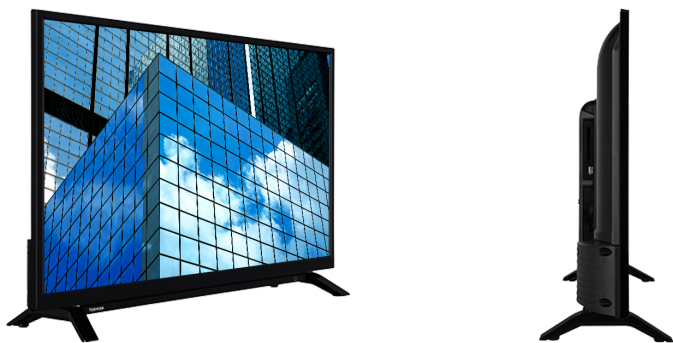

 **SCREEN SHARE**

 **INTEGRATED**
MANUAL  **Dolby Audio**

 **FULL HD**

Discover picture perfect on-screen imagery with a Toshiba Full HD TV. With a 1080p screen resolution, you can enjoy pinpoint sharp clarity as well as incredible image detail and vibrancy of colour.

 **SMART TV**

A whole new world of entertainment awaits you on your Toshiba big screen TV and it's all just one click away. Choose from Toshiba's huge range of music, video, TV and social media apps. With Netflix®, Prime Video or YouTube™, you will find plenty of content.

HDMI[®]
HIGH-DEFINITION MULTIMEDIA INTERFACE

Designed with HDMI™ port, Toshiba TVs make it easy for you to connect to multiple HD devices.

 **USB MEDIA PLAYER**

When you connect a USB storage device to your Toshiba TV, you can playback your downloaded music tracks and movies on the big screen.

F

32kWh/1000

HIGHLIGHTS

- ⌵ Full HD
- ⌵ 2x HDMI, 1x USB
- ⌵ Smart TV
- ⌵ Internal WLAN

CONNECTIONS

SIZE

DISPLAY

Screen Size (inch / cm)	32" / 80cm
Panel Type	Direct Back Light (DLED)
Resolution	FHD (1920 x 1080)
Brightness	250