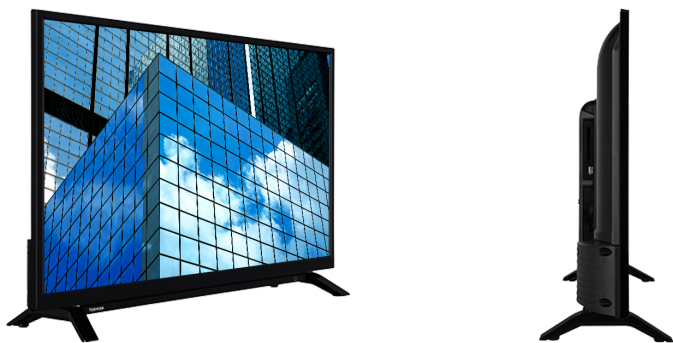

TOSHIBA

L20 Series

32L2063DG

EAN: 5055862329108

 **SECURE**
SMART TV

NETFLIX

prime video

alexa | built-in

 **SCREEN SHARE**

 **INTEGRATED**
MANUAL  **Dolby Audio**

 **FULL HD**

Discover picture perfect on-screen imagery with a Toshiba Full HD TV. With a 1080p screen resolution, you can enjoy pinpoint sharp clarity as well as incredible image detail and vibrancy of colour.

HDMI[®]
HIGH-DEFINITION MULTIMEDIA INTERFACE

Designed with HDMI™ port, Toshiba TVs make it easy for you to connect to multiple HD devices.

 **USB MEDIA PLAYER**

When you connect a USB storage device to your Toshiba TV, you can playback your downloaded music tracks and movies on the big screen.

F

32kWh/1000

HIGHLIGHTS

- ⌵ Full HD
- ⌵ 2x HDMI, 1x USB
- ⌵ Smart TV
- ⌵ Internal WLAN

CONNECTIONS

SIZE

DISPLAY

Screen Size (inch / cm)	32" / 80cm
Panel Type	Direct Back Light (DLED)
Resolution	FHD (1920 x 1080)
Brightness	250