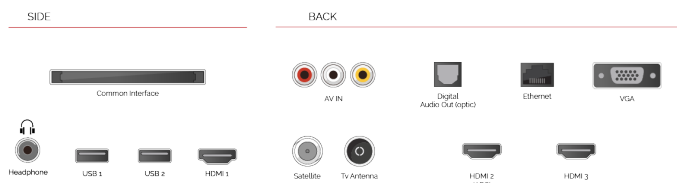

- ⊗ Android TV
- ⊗ Google Assistant
- ⊗ Chromecast Built in
- ⊗ Google Play Store
- ⊗ 3x HDMI, 2x USB
- ⊗ Internal WLAN & Bluetooth

CONNECTIONS

SIZE

DISPLAY

Screen Size (inch / cm)	32" / 80cm
Panel Type	DLED
Resolution	FHD (1920 x 1080)
Brightness	250