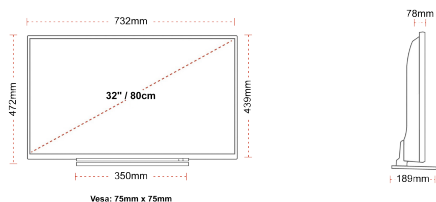

- ⊗ Android TV
- ⊗ Google Assistant
- ⊗ Chromecast Built in
- ⊗ Google Play Store
- ⊗ 3x HDMI, 2x USB
- ⊗ Internal WLAN & Bluetooth

CONNECTIONS

SIZE

DISPLAY

Screen Size (inch / cm)	32" / 80cm
Panel Type	DLED
Resolution	FHD (1920 x 1080)
Brightness	250

MECHANICAL

Boxed dimensions (mm)	795 x 128 x 530
Dimensions with stand (mm)	732 x 189 x 472
Dimensions without Stand (mm)	732 x 78 x 439
Gross Weight (kg)	7
Net Weight (kg)	5
VESA (Wall mount) WxH	75mm x 75mm
Screw Size	M4