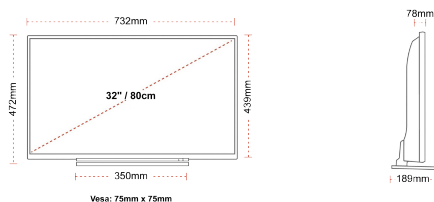

32kWh/1000

**HIGHLIGHTS**

- ⊞ Android TV
- ⊞ Google Assistant
- ⊞ Chromecast Built in
- ⊞ Google Play Store
- ⊞ 3x HDMI, 2x USB
- ⊞ Internal WLAN & Bluetooth

**CONNECTIONS**

**SIZE**

**DISPLAY**

Screen Size (inch / cm)	32" / 80cm
Panel Type	DLED
Resolution	FHD (1920 x 1080)
Brightness	250

**MECHANICAL**

Boxed dimensions (mm)	795 x 128 x 530
Dimensions with stand (mm)	732 x 189 x 472
Dimensions without Stand (mm)	732 x 78 x 439
Gross Weight (kg)	7
Net Weight (kg)	5
VESA (Wall mount) WxH	75mm x 75mm
Screw Size	M4