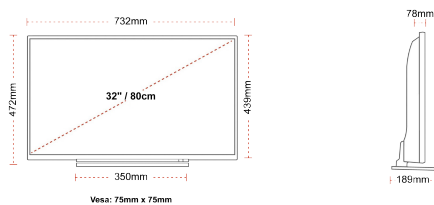

## SIZE

## DISPLAY

|                         |                   |
|-------------------------|-------------------|
| Screen Size (inch / cm) | 32" / 80cm        |
| Panel Type              | DLED              |
| Resolution              | FHD (1920 x 1080) |
| Brightness              | 250               |

## MECHANICAL

|                               |                 |
|-------------------------------|-----------------|
| Boxed dimensions (mm)         | 795 x 128 x 530 |
| Dimensions with stand (mm)    | 732 x 189 x 472 |
| Dimensions without Stand (mm) | 732 x 78 x 439  |
| Gross Weight (kg)             | 7,0             |
| Net Weight (kg)               | 5,0             |
| VESA (Wall mount) WxH         | 75mm x 75mm     |
| Screw Size                    | M4              |