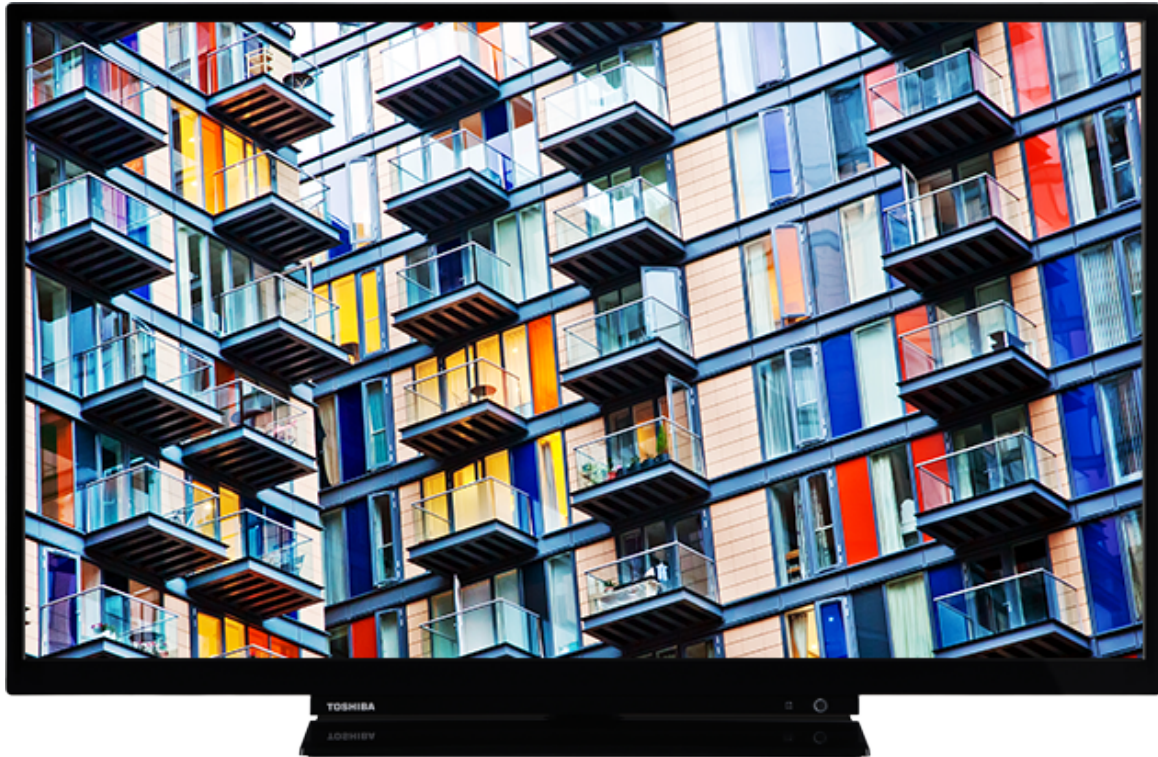

TOSHIBA

L30 Series

32L3063DG

EAN: 5055862331057

USB MEDIA PLAYER

SECURE
SMART TV

NETFLIX

prime video

built-in

SCREEN SHARE

INTEGRATED
MANUAL

Dolby Audio

Experience the kind of audio that you would normally expect to hear in a movie theatre. Enjoy authentic-sounding dialogue and hear more of the on-screen action thanks to Dolby Audio™.

FULL HD

Discover picture perfect on-screen imagery with a Toshiba Full HD TV. With a 1080p screen resolution, you can enjoy pinpoint sharp clarity as well as incredible image detail and vibrancy of colour.