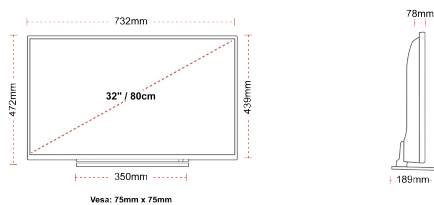

## SIZE

## DISPLAY

Screen Size (inch / cm)	32" / 80cm
Panel Type	DLED
Resolution	FHD (1920 x 1080)
Brightness	250

## MECHANICAL

Boxed dimensions (mm)	795 x 128 x 530
Dimensions with stand (mm)	732 x 189 x 472
Dimensions without Stand (mm)	732 x 78 x 439
Gross Weight (kg)	7,0
Net Weight (kg)	5,0
VESA (Wall mount) WxH	75mm x 75mm
Screw Size	M4