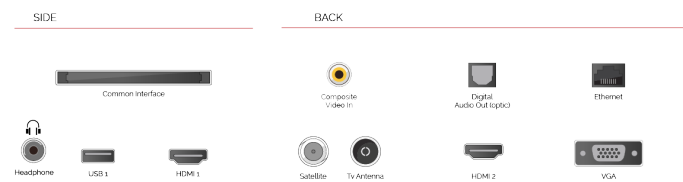

### HDMI®

HIGH-DEFINITION MULTIMEDIA INTERFACE

Designed with HDMI™ port, Toshiba TVs make it easy for you to connect to multiple HD devices.

F

32kWh/1000

## HIGHLIGHTS

- ⌵ Full HD
- ⌵ 2x HDMI, 1x USB
- ⌵ Smart TV
- ⌵ Internal WLAN

## CONNECTIONS