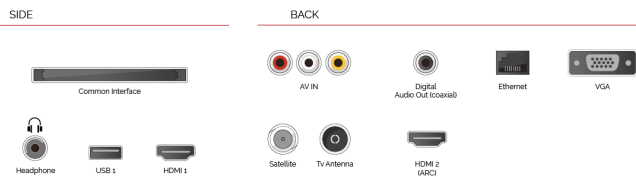

 alexa

Talk to Alexa via an Amazon Echo or Echo Dot and control your Toshiba Smart TV with nothing but the sound of your voice.

 HDR 10

Bringing you more ways to access HDR content, our TVs support the standard HDR video format, HDR10.

**F**  
22kWh/1000

**G**  
**HDR**  
32kWh/1000

**HIGHLIGHTS**

- ⌕ HD Ready
- ⌕ Mobile TV
- ⌕ Smart TV
- ⌕ Internal WLAN & Bluetooth
- ⌕ Alexa
- ⌕ Works With Google

**CONNECTIONS**

**SIZE**

**DISPLAY**

Screen Size (inch / cm)	24" / 60cm
Panel Type	Edge LED (ELED)
Resolution	HD Ready (1366 x 768)
Brightness	220