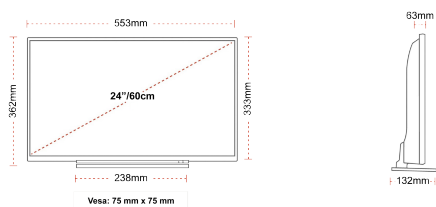

BACK

SIZE

DISPLAY

Screen Size (inch / cm)	24" / 60cm
Panel Type	Edge LED (ELED)
Resolution	HD Ready (1366 x 768)
Brightness	220

SOUND

Dolby Audio™	Yes
Audio Output Power (RMS)	2x2.5W
Speaker Type	Down Firing
Internal Subwoofer	No
DTS	Yes
Equalizer	5 band
Onkyo	No

MECHANICAL

Boxed dimensions (mm)	625 x 110 x 460
Dimensions with stand (mm)	553 x 132 x 362
Dimensions without Stand (mm)	553 x 63 x 333
Gross Weight (kg)	6
Net Weight (kg)	3,4
VESA (Wall mount) WxH	75mm x 75mm
Screw Size	M4