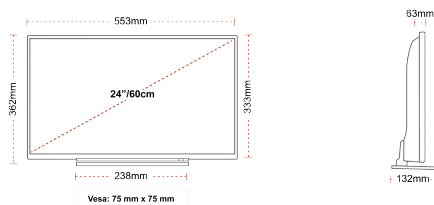

**SIZE**

**DISPLAY**

Screen Size (inch / cm)	24" / 60cm
Panel Type	Edge LED (ELED)
Resolution	HD Ready (1366 x 768)
Brightness	220

**SOUND**

Dolby Audio™	Yes
Audio Output Power (RMS)	2x2.5W
Speaker Type	Down Firing
Internal Subwoofer	No
DTS	Yes
Equalizer	5 band
Onkyo	No

**MECHANICAL**

Boxed dimensions (mm)	625 x 110 x 460
Dimensions with stand (mm)	553 x 132 x 362
Dimensions without Stand (mm)	553 x 63 x 333
Gross Weight (kg)	6
Net Weight (kg)	3,4
VESA (Wall mount) WxH	75mm x 75mm
Screw Size	M4