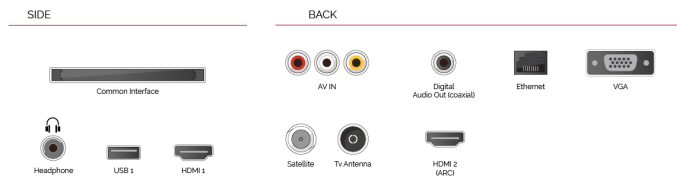

 alexa

Talk to Alexa via an Amazon Echo or Echo Dot and control your Toshiba Smart TV with nothing but the sound of your voice.

 HDR 10

Bringing you more ways to access HDR content, our TVs support the standard HDR video format, HDR10.

**F**

22kWh/1000

**G**

**HDR**

32kWh/1000

**HIGHLIGHTS**

- ⌵ HD Ready
- ⌵ Mobile TV
- ⌵ Smart TV
- ⌵ Internal WLAN & Bluetooth
- ⌵ Alexa
- ⌵ Works With Google

**CONNECTIONS**

**SIZE**

**DISPLAY**

Screen Size (inch / cm)	24" / 60cm
Panel Type	Edge LED (ELED)
Resolution	HD Ready (1366 x 768)
Brightness	220

**SOUND**

Dolby Audio™	Yes
Audio Output Power (RMS)	2x2.5W
Speaker Type	Down Firing
Internal Subwoofer	No
DTS	Yes
Equalizer	5 band
Onkyo	No