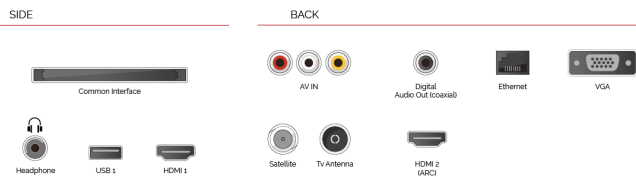

 alexa

Talk to Alexa via an Amazon Echo or Echo Dot and control your Toshiba Smart TV with nothing but the sound of your voice.

 HDR 10

Bringing you more ways to access HDR content, our TVs support the standard HDR video format, HDR10.

**F**  
22kWh/1000

**G**  
**HDR**  
32kWh/1000

**HIGHLIGHTS**

- ⌵ HD Ready
- ⌵ Mobile TV
- ⌵ Smart TV
- ⌵ Internal WLAN & Bluetooth
- ⌵ Alexa
- ⌵ Works With Google

**CONNECTIONS**

**SIZE**

**DISPLAY**

Screen Size (inch / cm)	24" / 60cm
Panel Type	Edge LED (ELED)
Resolution	HD Ready (1366 x 768)
Brightness	220