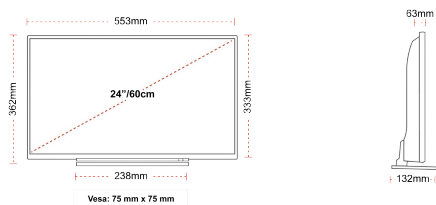

HIGHLIGHTS

- ⊗ Android TV
- ⊗ Google Assistant
- ⊗ Chromecast Built in
- ⊗ Google Play Store
- ⊗ 3x HDMI, 2x USB
- ⊗ Internal WLAN & Bluetooth

CONNECTIONS

SIZE

DISPLAY

Screen Size (inch / cm)	24" / 60cm
Panel Type	Edge LED (ELED)
Resolution	HD Ready (1366 x 768)
Brightness	220

MECHANICAL

Boxed dimensions (mm)	625 x 110 x 460
Dimensions with stand (mm)	553 x 132 x 362
Dimensions without Stand (mm)	553 x 63 x 333
Gross Weight (kg)	6
Net Weight (kg)	4
VESA (Wall mount) WxH	75mm x 75mm
Screw Size	M4