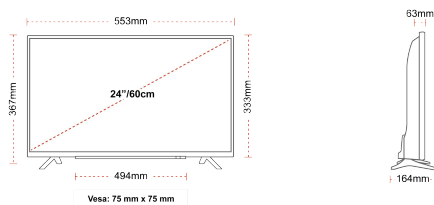

HIGHLIGHTS

- ⊗ Android TV
- ⊗ Google Assistant
- ⊗ Chromecast Built in
- ⊗ Google Play Store
- ⊗ 3x HDMI, 2x USB
- ⊗ Internal WLAN & Bluetooth

CONNECTIONS

SIZE

DISPLAY

Screen Size (inch / cm)	24" / 60cm
Panel Type	Edge LED (ELED)
Resolution	HD Ready (1366 x 768)
Brightness	220

MECHANICAL

Boxed dimensions (mm)	625 x 110 x 460
Dimensions with stand (mm)	553 x 164 x 367
Dimensions without Stand (mm)	553 x 63 x 333
Gross Weight (kg)	6
Net Weight (kg)	3
VESA (Wall mount) WxH	75mm x 75mm
Screw Size	M4