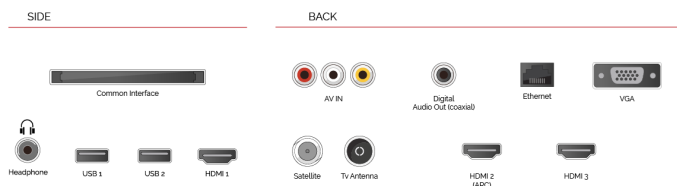

**HIGHLIGHTS**

- ⊗ Android TV
- ⊗ Google Assistant
- ⊗ Chromecast Built in
- ⊗ Google Play Store
- ⊗ 3x HDMI, 2x USB
- ⊗ Internal WLAN & Bluetooth

**CONNECTIONS**

**SIZE**

**DISPLAY**

Screen Size (inch / cm)	24" / 60cm
Panel Type	Edge LED (ELED)
Resolution	HD Ready (1366 x 768)
Brightness	220