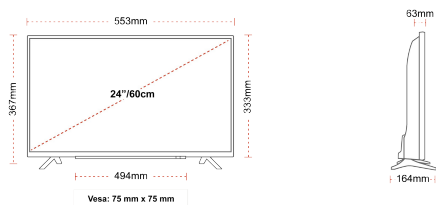

HIGHLIGHTS

- ⌵ Android TV
- ⌵ Google Assistant
- ⌵ Chromecast Built in
- ⌵ Google Play Store
- ⌵ 3x HDMI, 2x USB
- ⌵ Internal WLAN & Bluetooth

CONNECTIONS

SIZE

DISPLAY

Screen Size (inch / cm)	24" / 60cm
Panel Type	Edge LED (ELED)
Resolution	HD Ready (1366 x 768)
Brightness	220

MECHANICAL

Boxed dimensions (mm)	625 x 110 x 460
Dimensions with stand (mm)	553 x 164 x 367
Dimensions without Stand (mm)	553 x 63 x 333
Gross Weight (kg)	6
Net Weight (kg)	3
VESA (Wall mount) WxH	75mm x 75mm
Screw Size	M4