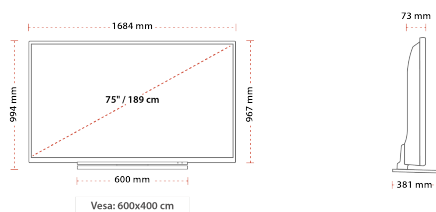

DISPLAY

Screen Size (inch / cm)	75" / 189cm
Panel Type	DLED
Resolution	Ultra HD (3840 x 2160)
Brightness	320

SOUND

Dolby Audio™	Yes
Audio Output Power (RMS)	2x12W
Speaker Type	Down Firing
Internal Subwoofer	Yes
Sound Modes	Music, Movie, Speech, Classic, Flat, User
DTS	Yes
Equalizer	5 band
Onkyo	Sound by Onkyo

MECHANICAL

Boxed dimensions (mm)	1948 x 210 x 1170
Dimensions with stand (mm)	381 x 1684 x 994
Dimensions without Stand (mm)	73x 1684 x 967
Gross Weight (kg)	56
Net Weight (kg)	44
VESA (Wall mount) WxH	600mm x 400mm
Screw Size	M8