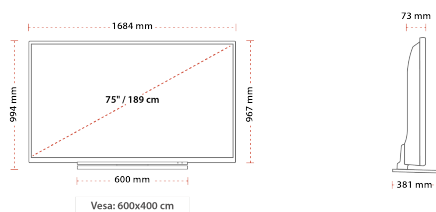

## SIZE

## DISPLAY

Screen Size (inch / cm)	75" / 189cm
Panel Type	DLED
Resolution	Ultra HD (3840 x 2160)
Brightness	320