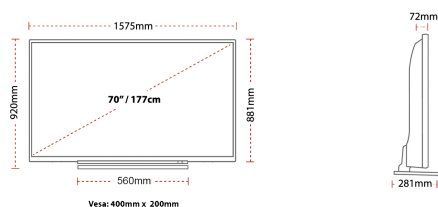

## SIZE

## DISPLAY

Screen Size (inch / cm)	70" / 177cm
Panel Type	Direct Back Light (DLED)
Resolution	Ultra HD (3840 x 2160)
Brightness	350

## MECHANICAL

Boxed dimensions (mm)	1705 X 195 X 1060
Dimensions with stand (mm)	1575 x 281 x 920
Dimensions without Stand (mm)	1575 x 72 x 881
Gross Weight (kg)	40,5
Net Weight (kg)	29,5
VESA (Wall mount) WxH	400mm x 200mm
Screw Size	M6