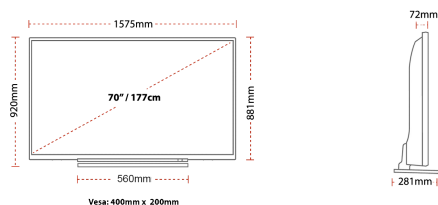

DISPLAY

Screen Size (inch / cm)	70" / 177cm
Panel Type	Direct Back Light (DLED)
Resolution	Ultra HD (3840 x 2160)
Brightness	350

SOUND

Dolby Audio™	Yes
Audio Output Power (RMS)	2x10W
Speaker Type	Down Firing
Internal Subwoofer	Yes
Sound Modes	Smart, Movie, Music, News
DTS	Yes
Equalizer	5 band
Onkyo	Sound by Onkyo

MECHANICAL

Boxed dimensions (mm)	1705 X 195 X 1060
Dimensions with stand (mm)	1575 x 281 x 920
Dimensions without Stand (mm)	1575 x 72 x 881
Gross Weight (kg)	40,5
Net Weight (kg)	29,5
VESA (Wall mount) WxH	400mm x 200mm
Screw Size	M6