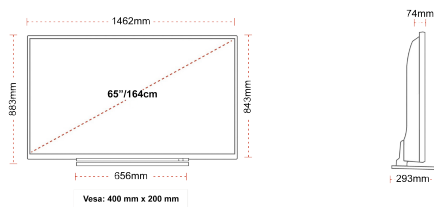

## SIZE

## DISPLAY

Screen Size (inch / cm)	65" / 164cm
Panel Type	Direct Back Light (DLED)
Resolution	Ultra HD (3840 x 2160)
Brightness	350

## MECHANICAL

Boxed dimensions (mm)	1620 x 165 x 995
Dimensions with stand (mm)	1462 x 293 x 879
Dimensions without Stand (mm)	1462 x 74 x 843
Gross Weight (kg)	31
Net Weight (kg)	24
VESA (Wall mount) WxH	400mm x 200mm
Screw Size	M6