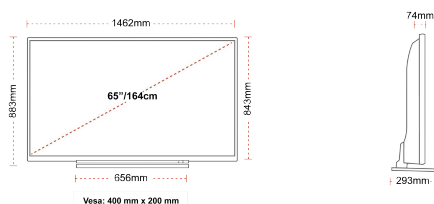

## SIZE

## DISPLAY

Screen Size (inch / cm)	65" / 164cm
Panel Type	Direct Back Light (DLED)
Resolution	Ultra HD (3840 x 2160)
Brightness	350

## MECHANICAL

Boxed dimensions (mm)	1620 x 165 x 995
Dimensions with stand (mm)	1462 x 293 x 879
Dimensions without Stand (mm)	1462 x 74 x 843
Gross Weight (kg)	31
Net Weight (kg)	24
VESA (Wall mount) WxH	400mm x 200mm
Screw Size	M6