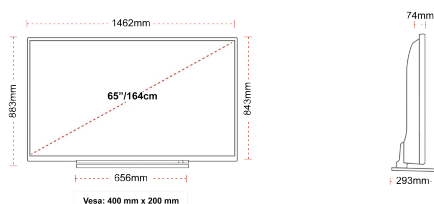

CONNECTIONS

SIZE

DISPLAY

Screen Size (inch / cm)	65" / 164cm
Panel Type	Direct Back Light (DLED)
Resolution	Ultra HD (3840 x 2160)
Brightness	350

SOUND

Dolby Audio™	Yes
Audio Output Power (RMS)	2x12W
Speaker Type	Down Firing
Internal Subwoofer	No
Sound Modes	Smart, Movie, Music, News
DTS	Yes
Equalizer	5 band
Onkyo	Yes

MECHANICAL

Boxed dimensions (mm)	1620 x 165 x 995
Dimensions with stand (mm)	1462 x 293 x 879
Dimensions without Stand (mm)	1462 x 74 x 843
Gross Weight (kg)	31
Net Weight (kg)	24
VESA (Wall mount) WxH	400mm x 200mm
Screw Size	M6