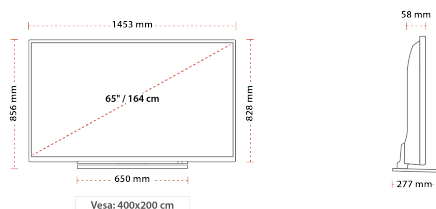

### SIZE

## DISPLAY

Screen Size (inch / cm)	65" / 165cm
Panel Type	OLED
Resolution	UHD (3840 x 2160)

## MECHANICAL

Boxed dimensions (mm)	1620 x 165 x 1066
Dimensions with stand (mm)	237 x 1453 x 880
Dimensions without Stand (mm)	45 x 1453 x 828
Gross Weight (kg)	39
Net Weight (kg)	31,5