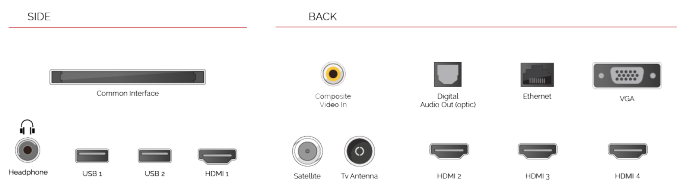

G
109kWh/1000

G
HDR
109kWh/1000

HIGHLIGHTS

- ⌵ Android TV
- ⌵ Chromecast Built in
- ⌵ 4K UHD HDR
- ⌵ Dolby Vision HDR
- ⌵ Google Play Store

CONNECTIONS

SIZE

DISPLAY

| | |
|-------------------------|------------------------|
| Screen Size (inch / cm) | 65" / 164cm |
| Panel Type | DLED |
| Resolution | Ultra HD (3840 x 2160) |
| Brightness | 320 |