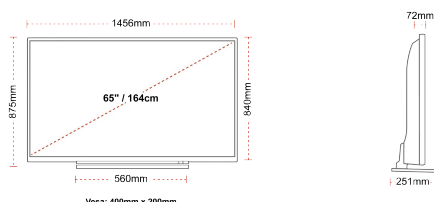

G
109kWh/1000

G
HDR
109kWh/1000

HIGHLIGHTS

- ⊗ Android TV
- ⊗ Chromecast Built in
- ⊗ 4K UHD HDR
- ⊗ Dolby Vision HDR
- ⊗ Google Play Store

CONNECTIONS

SIZE

DISPLAY

Screen Size (inch / cm)	65" / 164cm
Panel Type	DLED
Resolution	Ultra HD (3840 x 2160)
Brightness	320

MECHANICAL

Boxed dimensions (mm)	1607 x 152 x 984
Dimensions with stand (mm)	1456 x 251 x 875
Dimensions without Stand (mm)	1456 x 72 x 840
Gross Weight (kg)	32,00
Net Weight (kg)	24,50
VESA (Wall mount) WxH	400mm x 200mm
Screw Size	M6