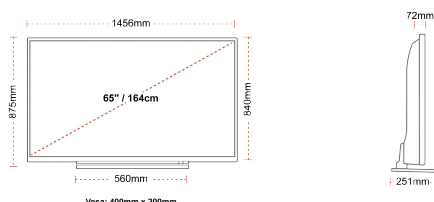

CONNECTIONS

SIZE

DISPLAY

Screen Size (inch / cm)	65" / 164cm
Panel Type	DLED
Resolution	Ultra HD (3840 x 2160)
Brightness	320

SOUND

Dolby Audio™	Yes
Audio Output Power (RMS)	2x12W
Speaker Type	Down Firing
Internal Subwoofer	No
Sound Modes	Music, Movie, Speech, Classic, Flat, User
DTS	Yes
Equalizer	5 band
Onkyo	Sound by Onkyo

MECHANICAL

Boxed dimensions (mm)	1607 x 152 x 984
Dimensions with stand (mm)	1456 x 251 x 875
Dimensions without Stand (mm)	1456 x 72 x 840
Gross Weight (kg)	32,00
Net Weight (kg)	24,50
VESA (Wall mount) WxH	400mm x 200mm
Screw Size	M6