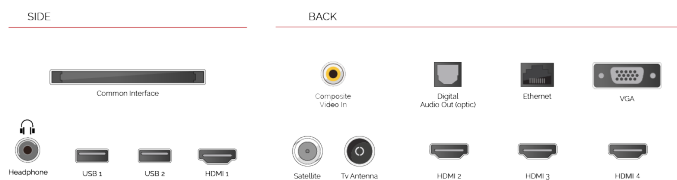

**G**  
109kWh/1000

**G**  
**HDR**  
109kWh/1000

**HIGHLIGHTS**

- ⊗ Android TV
- ⊗ Chromecast Built in
- ⊗ 4K UHD HDR
- ⊗ Dolby Vision HDR
- ⊗ Google Play Store

**CONNECTIONS**

**SIZE**

**DISPLAY**

Screen Size (inch / cm)	65" / 164cm
Panel Type	DLED
Resolution	Ultra HD (3840 x 2160)
Brightness	320