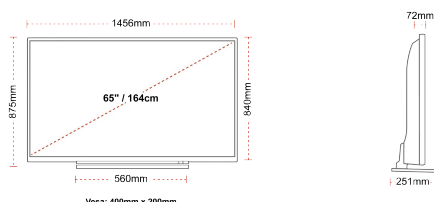

**G**  
109kWh/1000

**G**  
**HDR**  
109kWh/1000

**HIGHLIGHTS**

- ⊗ Android TV
- ⊗ Chromecast Built in
- ⊗ 4K UHD HDR
- ⊗ Dolby Vision HDR
- ⊗ Google Play Store

**CONNECTIONS**

**SIZE**

**DISPLAY**

Screen Size (inch / cm)	65" / 164cm
Panel Type	DLED
Resolution	Ultra HD (3840 x 2160)
Brightness	320

**MECHANICAL**

Boxed dimensions (mm)	1607 x 152 x 984
Dimensions with stand (mm)	1456 x 251 x 875
Dimensions without Stand (mm)	1456 x 72 x 840
Gross Weight (kg)	32,00
Net Weight (kg)	24,50
VESA (Wall mount) WxH	400mm x 200mm
Screw Size	M6