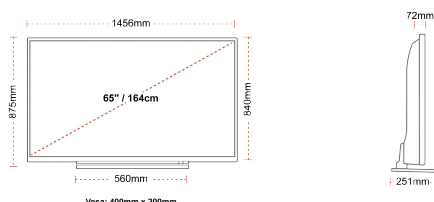

G
109kWh/1000

G
HDR
109kWh/1000

HIGHLIGHTS

- ⌵ Android TV
- ⌵ Chromecast Built in
- ⌵ 4K UHD HDR
- ⌵ Dolby Vision HDR
- ⌵ Google Play Store

CONNECTIONS

SIZE

DISPLAY

| | |
|-------------------------|------------------------|
| Screen Size (inch / cm) | 65" / 164cm |
| Panel Type | DLED |
| Resolution | Ultra HD (3840 x 2160) |
| Brightness | 320 |

MECHANICAL

| | |
|-------------------------------|------------------|
| Boxed dimensions (mm) | 1607 x 152 x 984 |
| Dimensions with stand (mm) | 1456 x 251 x 875 |
| Dimensions without Stand (mm) | 1456 x 72 x 840 |
| Gross Weight (kg) | 32,00 |
| Net Weight (kg) | 24,50 |
| VESA (Wall mount) WxH | 400mm x 200mm |
| Screw Size | M6 |