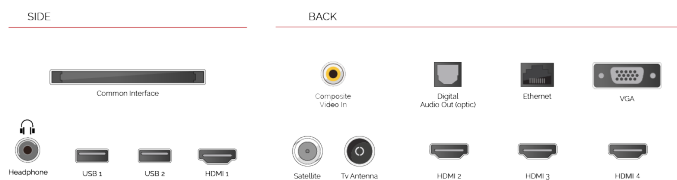

G
109kWh/1000

G
HDR
109kWh/1000

HIGHLIGHTS

- ⊗ Android TV
- ⊗ Chromecast Built in
- ⊗ 4K UHD HDR
- ⊗ Dolby Vision HDR
- ⊗ Google Play Store

CONNECTIONS

SIZE

DISPLAY

Screen Size (inch / cm)	65" / 164cm
Panel Type	DLED
Resolution	Ultra HD (3840 x 2160)
Brightness	320