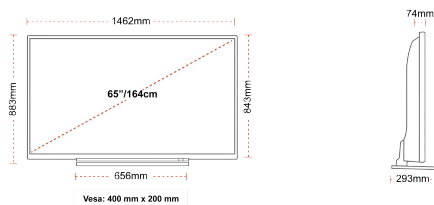

SIZE

DISPLAY

Screen Size (inch / cm)	65" / 164cm
Panel Type	DLED
Resolution	Ultra HD (3840 x 2160)
Brightness	350

SOUND

Dolby Audio™	Yes
Audio Output Power (RMS)	2x12W
Speaker Type	Down Firing
Internal Subwoofer	No
Sound Modes	Music, Movie, Speech, Classic, Flat, User
DTS	Yes
Equalizer	Yes
Onkyo	Sound by Onkyo

MECHANICAL

Boxed dimensions (mm)	1620 x 165 x 995
Dimensions with stand (mm)	1462 x 293 x 879
Dimensions without Stand (mm)	1462 x 74 x 843
Gross Weight (kg)	31
Net Weight (kg)	24
VESA (Wall mount) WxH	400mm x 200mm
Screw Size	M6