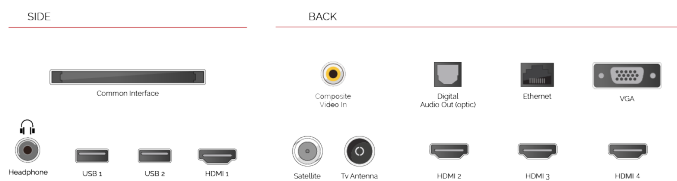

SIZE

DISPLAY

Screen Size (inch / cm)	65" / 164cm
Panel Type	DLED
Resolution	Ultra HD (3840 x 2160)
Brightness	350

SOUND

Dolby Audio™	Yes
Audio Output Power (RMS)	2x12W
Speaker Type	Down Firing
Internal Subwoofer	No
Sound Modes	Music, Movie, Speech, Classic, Flat, User
DTS	Yes
Equalizer	Yes
Onkyo	Sound by Onkyo