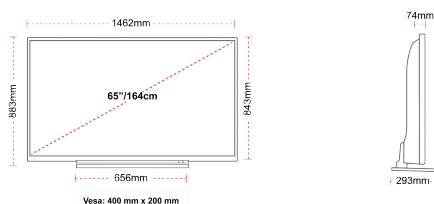

## SIZE

## DISPLAY

Screen Size (inch / cm)	65" / 164cm
Panel Type	DLED
Resolution	Ultra HD (3840 x 2160)
Brightness	350

## MECHANICAL

Boxed dimensions (mm)	1620 x 165 x 995
Dimensions with stand (mm)	1462 x 293 x 879
Dimensions without Stand (mm)	1462 x 74 x 843
Gross Weight (kg)	31
Net Weight (kg)	24
VESA (Wall mount) WxH	400mm x 200mm
Screw Size	M6