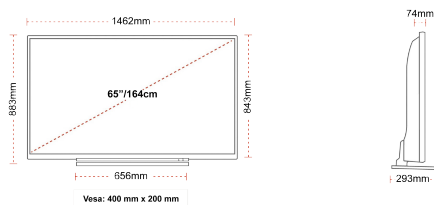

DISPLAY

Screen Size (inch / cm)	65" / 164cm
Panel Type	DLED
Resolution	Ultra HD (3840 x 2160)
Brightness	350

SOUND

Dolby Audio™	Yes
Audio Output Power (RMS)	2x12W
Speaker Type	Down Firing
Internal Subwoofer	No
Sound Modes	Music, Movie, Speech, Classic, Flat, User
DTS	Yes
Equalizer	Yes
Onkyo	Sound by Onkyo

MECHANICAL

Boxed dimensions (mm)	1620 x 165 x 995
Dimensions with stand (mm)	1462 x 293 x 879
Dimensions without Stand (mm)	1462 x 74 x 843
Gross Weight (kg)	31
Net Weight (kg)	24
VESA (Wall mount) WxH	400mm x 200mm
Screw Size	M6