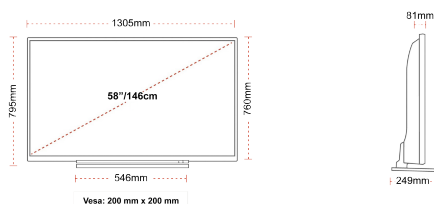

DISPLAY

Screen Size (inch / cm)	58" / 146cm
Panel Type	Direct Back Light (DLED)
Resolution	Ultra HD (3840 x 2160)
Brightness	350

SOUND

Dolby Audio™	Yes
Audio Output Power (RMS)	2x10W
Speaker Type	Down Firing
Internal Subwoofer	No
Sound Modes	Smart, Movie, Music, News
DTS	Yes
Equalizer	5 band
Onkyo	Sound by Onkyo

MECHANICAL

Boxed dimensions (mm)	1430 x 154 x 899
Dimensions with stand (mm)	1305 x 249 x 795
Dimensions without Stand (mm)	1305 x 81 x 760
Gross Weight (kg)	22
Net Weight (kg)	18
VESA (Wall mount) WxH	200mm x 200mm
Screw Size	M6