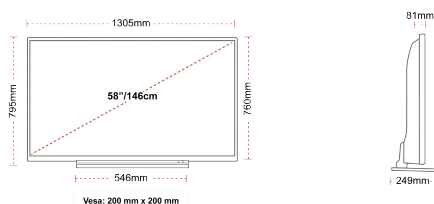

DISPLAY

Screen Size (inch / cm)	58" / 146cm
Panel Type	DLED
Resolution	Ultra HD (3840 x 2160)
Brightness	350

SOUND

Dolby Audio™	Yes
Audio Output Power (RMS)	2x10W
Speaker Type	Down Firing
Internal Subwoofer	No
Sound Modes	Music, Movie, Speech, Classic, Flat, User
DTS	Yes
Equalizer	Yes
Onkyo	Sound by Onkyo

MECHANICAL

Boxed dimensions (mm)	1430 x 154 x 884
Dimensions with stand (mm)	1305 x 249 x 795
Dimensions without Stand (mm)	1305 x 81 x 760
Gross Weight (kg)	22
Net Weight (kg)	18
VESA (Wall mount) WxH	200mm x 200mm
Screw Size	M