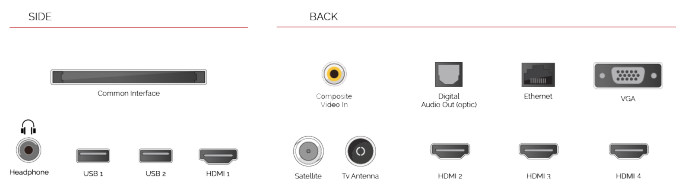

CONNECTIONS

SIZE