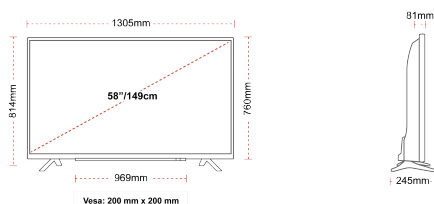

## SIZE

## DISPLAY

Screen Size (inch / cm)	58" / 146cm
Panel Type	DLED
Resolution	Ultra HD (3840 x 2160)
Brightness	350

## MECHANICAL

Boxed dimensions (mm)	1430 x 154 x 899
Dimensions with stand (mm)	1305 x 245 x 814
Dimensions without Stand (mm)	1305 x 81 x 760
Gross Weight (kg)	20,0
Net Weight (kg)	15,5
VESA (Wall mount) WxH	200mm x 200mm
Screw Size	M6