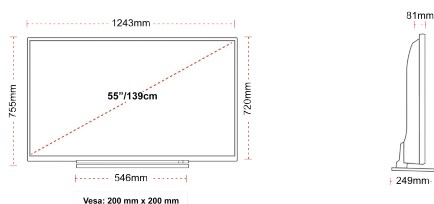

CONNECTIONS

SIZE

DISPLAY

Screen Size (inch / cm)	55" / 139cm
Panel Type	Direct Back Light (DLED)
Resolution	Ultra HD (3840 x 2160)
Brightness	350

SOUND

Dolby Audio™	Yes
Audio Output Power (RMS)	2x10W
Speaker Type	Down Firing
Internal Subwoofer	No
Sound Modes	Smart, Movie, Music, News
DTS	Yes
Equalizer	5 band
Onkyo	Sound by Onkyo

MECHANICAL

Boxed dimensions (mm)	1369 x 154 x 860
Dimensions with stand (mm)	1243 x 249 x 754
Dimensions without Stand (mm)	1243 x 81 x 719
Gross Weight (kg)	21
Net Weight (kg)	16
VESA (Wall mount) WxH	200mm x 200mm
Screw Size	M6