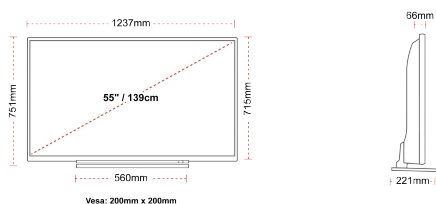

**DISPLAY**

|                         |                        |
|-------------------------|------------------------|
| Screen Size (inch / cm) | 55" / 139cm            |
| Panel Type              | DLED                   |
| Resolution              | Ultra HD (3840 x 2160) |
| Brightness              | 320                    |

**MECHANICAL**

|                               |                  |
|-------------------------------|------------------|
| Boxed dimensions (mm)         | 1369 x 154 x 860 |
| Dimensions with stand (mm)    | 1237 x 221 x 751 |
| Dimensions without Stand (mm) | 1237 x 66 x 715  |
| Gross Weight (kg)             | 23,5             |
| Net Weight (kg)               | 18,5             |
| VESA (Wall mount) WxH         | 200mm x 200mm    |