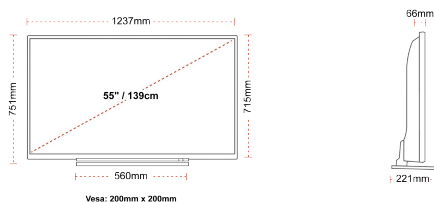

G
82kWh/1000

G
HDR
82kWh/1000

HIGHLIGHTS

- ⌕ Android TV
- ⌕ Google Assistant
- ⌕ Chromecast Built in
- ⌕ 4K UHD HDR
- ⌕ Dolby Vision HDR
- ⌕ Google Play Store

CONNECTIONS

SIZE

DISPLAY

Screen Size (inch / cm)	55" / 139cm
Panel Type	DLED
Resolution	Ultra HD (3840 x 2160)
Brightness	320

MECHANICAL

Boxed dimensions (mm)	1369 x 154 x 860
Dimensions with stand (mm)	1237 x 221 x 751
Dimensions without Stand (mm)	1237 x 66 x 715
Gross Weight (kg)	23,5
Net Weight (kg)	18,5
VESA (Wall mount) WxH	200mm x 200mm