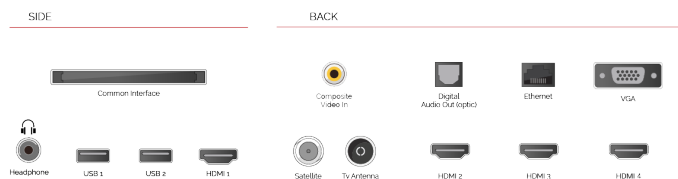

CONNECTIONS

SIZE