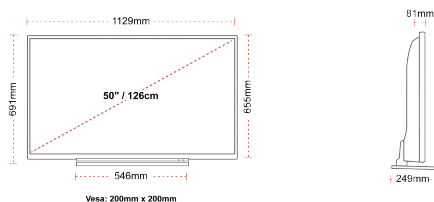

- ⊗ Android TV
- ⊗ Google Assistant
- ⊗ Chromecast Built in
- ⊗ 4K UHD HDR
- ⊗ Dolby Vision HDR
- ⊗ Google Play Store

CONNECTIONS

SIZE

DISPLAY

Screen Size (inch / cm)	50" / 126cm
Panel Type	Direct Back Light (DLED)
Resolution	Ultra HD (3840 x 2160)
Brightness	350

MECHANICAL

Boxed dimensions (mm)	1215 x 154 x 780
Dimensions with stand (mm)	1129 x 249 x 691
Dimensions without Stand (mm)	1129 x 81 x 655
Gross Weight (kg)	17
Net Weight (kg)	13
VESA (Wall mount) WxH	200mm x 200mm
Screw Size	M6