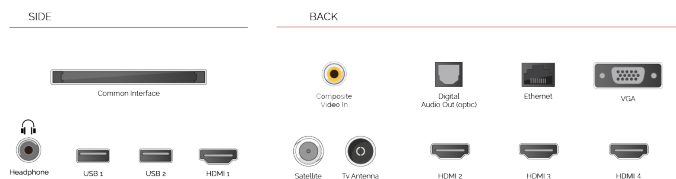

CONNECTIONS

SIZE

DISPLAY

Screen Size (inch / cm)	50" / 126cm
Panel Type	Direct Back Light (DLED)
Resolution	Ultra HD (3840 x 2160)
Brightness	350

SOUND

Dolby Audio™	Yes
Audio Output Power (RMS)	2x10W
Speaker Type	Down Firing
Internal Subwoofer	No
Sound Modes	Smart, Movie, Music, News
DTS	Yes
Equalizer	5 band
Onkyo	Sound by Onkyo