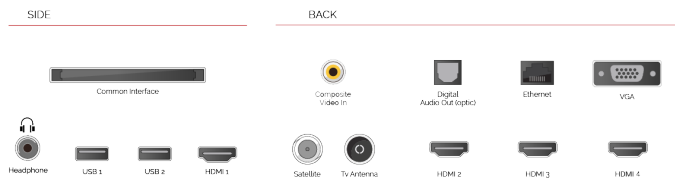

- ⊗ Android TV
- ⊗ Google Assistant
- ⊗ Chromecast Built in
- ⊗ 4K UHD HDR
- ⊗ Dolby Vision HDR
- ⊗ Google Play Store

CONNECTIONS

SIZE

DISPLAY

Screen Size (inch / cm)	50" / 126cm
Panel Type	Direct Back Light (DLED)
Resolution	Ultra HD (3840 x 2160)
Brightness	350