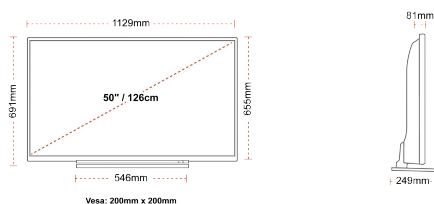

CONNECTIONS

SIZE

DISPLAY

Screen Size (inch / cm)	50" / 126cm
Panel Type	Direct Back Light (DLED)
Resolution	Ultra HD (3840 x 2160)
Brightness	350

SOUND

Dolby Audio™	Yes
Audio Output Power (RMS)	2x10W
Speaker Type	Down Firing
Internal Subwoofer	No
Sound Modes	Smart, Movie, Music, News
DTS	Yes
Equalizer	5 band
Onkyo	Sound by Onkyo

MECHANICAL

Boxed dimensions (mm)	1215 x 154 x 780
Dimensions with stand (mm)	1129 x 249 x 691
Dimensions without Stand (mm)	1129 x 81 x 655
Gross Weight (kg)	17
Net Weight (kg)	13
VESA (Wall mount) WxH	200mm x 200mm
Screw Size	M6