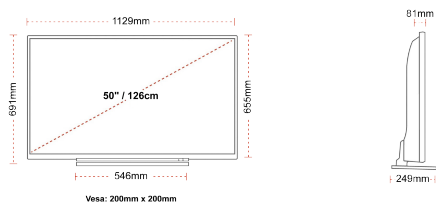

**HIGHLIGHTS**

- ⌵ Android TV
- ⌵ Google Assistant
- ⌵ Chromecast Built in
- ⌵ 4K UHD HDR
- ⌵ Dolby Vision HDR
- ⌵ Google Play Store

**CONNECTIONS**

**SIZE**

**DISPLAY**

Screen Size (inch / cm)	50" / 126cm
Panel Type	DLED
Resolution	Ultra HD (3840 x 2160)
Brightness	350

**MECHANICAL**

Boxed dimensions (mm)	1215 x 154 x 780
Dimensions with stand (mm)	1129 x 249 x 691
Dimensions without Stand (mm)	1129 x 81 x 655
Gross Weight (kg)	17
Net Weight (kg)	13
VESA (Wall mount) WxH	200mm x 200mm
Screw Size	M6