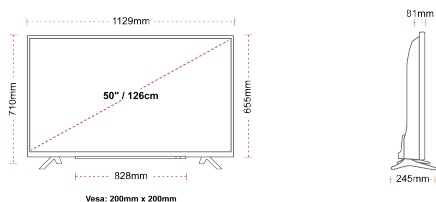

**SIZE**

**DISPLAY**

Screen Size (inch / cm)	50" / 126cm
Panel Type	DLED
Resolution	Ultra HD (3840 x 2160)
Brightness	350

**SOUND**

Dolby Audio™	Yes
Audio Output Power (RMS)	2x10W
Speaker Type	Down Firing
Internal Subwoofer	No
Sound Modes	Music, Movie, Speech, Classic, Flat, User
DTS	Yes
Equalizer	5 band
Onkyo	No

**MECHANICAL**

Boxed dimensions (mm)	1215 x 154 x 780
Dimensions with stand (mm)	1129 x 245 x 710
Dimensions without Stand (mm)	1129 x 81 x 655
Gross Weight (kg)	15
Net Weight (kg)	11
VESA (Wall mount) WxH	200mm x 200mm
Screw Size	M6