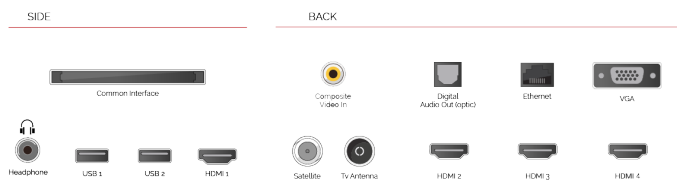

SIZE

DISPLAY

Screen Size (inch / cm)	50" / 126cm
Panel Type	DLED
Resolution	Ultra HD (3840 x 2160)
Brightness	350

SOUND

Dolby Audio™	Yes
Audio Output Power (RMS)	2x10W
Speaker Type	Down Firing
Internal Subwoofer	No
Sound Modes	Music, Movie, Speech, Classic, Flat, User
DTS	Yes
Equalizer	5 band
Onkyo	No