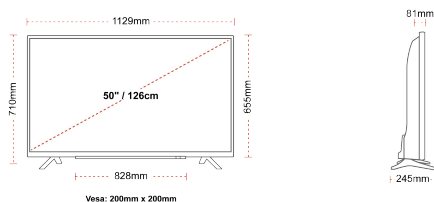

SIZE

DISPLAY

Screen Size (inch / cm)	50" / 126cm
Panel Type	DLED
Resolution	Ultra HD (3840 x 2160)
Brightness	350

SOUND

Dolby Audio™	Yes
Audio Output Power (RMS)	2x10W
Speaker Type	Down Firing
Internal Subwoofer	No
Sound Modes	Music, Movie, Speech, Classic, Flat, User
DTS	Yes
Equalizer	5 band
Onkyo	No

MECHANICAL

Boxed dimensions (mm)	1215 x 154 x 780
Dimensions with stand (mm)	1129 x 245 x 710
Dimensions without Stand (mm)	1129 x 81 x 655
Gross Weight (kg)	15
Net Weight (kg)	11
VESA (Wall mount) WxH	200mm x 200mm
Screw Size	M6