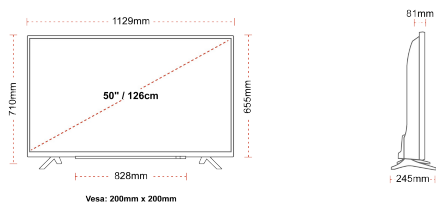

- ⊗ Android TV
- ⊗ Google Assistant
- ⊗ Chromecast Built in
- ⊗ 4K UHD HDR
- ⊗ Dolby Vision HDR
- ⊗ Google Play Store

**CONNECTIONS**

**SIZE**

**DISPLAY**

Screen Size (inch / cm)	50" / 126cm
Panel Type	DLED
Resolution	Ultra HD (3840 x 2160)
Brightness	350

**MECHANICAL**

Boxed dimensions (mm)	1215 x 154 x 780
Dimensions with stand (mm)	1129 x 245 x 710
Dimensions without Stand (mm)	1129 x 81 x 655
Gross Weight (kg)	15
Net Weight (kg)	11
VESA (Wall mount) WxH	200mm x 200mm
Screw Size	M6