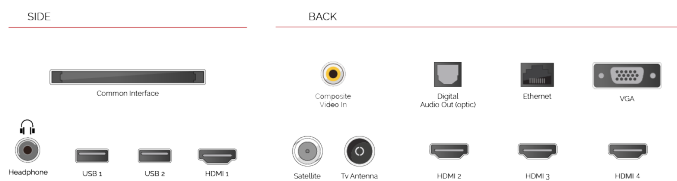

- ⊗ Android TV
- ⊗ Google Assistant
- ⊗ Chromecast Built in
- ⊗ 4K UHD HDR
- ⊗ Dolby Vision HDR
- ⊗ Google Play Store

**CONNECTIONS**

**SIZE**

**DISPLAY**

Screen Size (inch / cm)	50" / 126cm
Panel Type	DLED
Resolution	Ultra HD (3840 x 2160)
Brightness	350