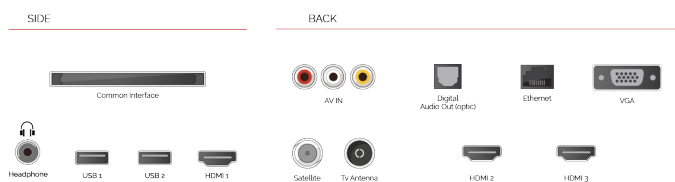

HDR10 HYBRID LOG GAMMA

Bringing you more ways to access HDR content, our TVs not only support the standard HDR video format, HDR10, but also Hybrid Log Gamma or "HLG". This compatibility with HLG future-proofs our models, so that one day you will be able to watch HDR over the air broadcasts.

HIGHLIGHTS

- ⌵ Ultra HD (4K)
- ⌵ 3x HDMI, 2x USB
- ⌵ Dolby Vision HDR
- ⌵ Sound by Onkyo
- ⌵ HDR10
- ⌵ HLG (Hybrid Log Gamma)

CONNECTIONS

DISPLAY

Screen Size (inch / cm)	50" / 126cm
Panel Type	D-LED
Resolution	UHD (3840 x 2160)
Brightness	350