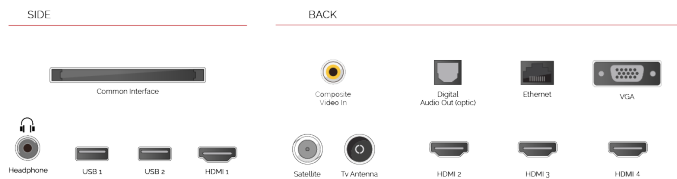

- ⌵ Android TV
- ⌵ Google Assistant
- ⌵ Chromecast Built in
- ⌵ 4K UHD HDR
- ⌵ Dolby Vision HDR
- ⌵ Google Play Store

CONNECTIONS

SIZE

DISPLAY

Screen Size (inch / cm)	43" / 108cm
Panel Type	DLED
Resolution	Ultra HD (3840 x 2160)
Brightness	350