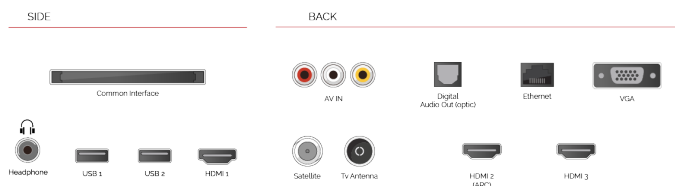

CONNECTIONS

SIZE