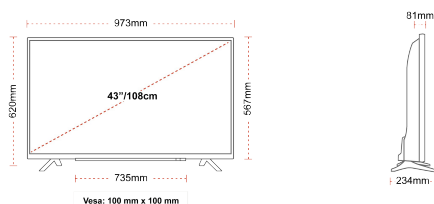

DISPLAY

Screen Size (inch / cm)	43" / 108cm
Panel Type	Direct Back Light (DLED)
Resolution	FHD (1920 x 1080)
Brightness	300

SOUND

Dolby Audio™	Yes
Audio Output Power (RMS)	2x8W
Speaker Type	Down Firing
Internal Subwoofer	No
Sound Modes	Music, Movie, Speech, Classic, Flat, User
DTS	No
Equalizer	5 band
Onkyo	No

ACCESSORIES

Remote Control	Yes
Remote Control Battery	Yes
Quick Start Guide	Yes
Small Remote Control	No

VIDEO

Wide Color Gamut	No
HDR	Yes
Picture Modes	Dynamic, Game, Sports, Cinema, Natural, User
Dolby Vision HDR	No
TRU Flow	No
TRU Resolution	No
TRU Micro Dimming	No

TUNER / BROADCASTING

HEVC (H.265) Decoder	Yes
Tuner Type	HD DVB-T2/C/S2
UHD from Satellite	No
Dual Tuner	No
Electronic Program Guide (EPG)	Yes
Auto Search	Yes
Program Storage Capacity (Analog)	200
Program Storage Capacity (Digital S/S2)	10000
Program Storage Capacity (Digital T/T2/C)	1000+1000

CONNECTIONS

CI+	Yes
HDMI™	3 HDMI
USB	2 USB
Component (YPbPr) in	via VGA
Composite Video/Audio in	Yes
Scart	No
Ethernet	Yes
Headphone Out	Yes
Antenna Input	Yes
VGA (PC in - D-Sub15)	Yes

SMART TV FEATURES

HBBTV ver 2.0.2	Yes
Smart Portal	Android TV
Toshiba TV Smart Center	No
Web Browser	No
Netflix	Yes
YouTube™	Yes
Freeview Play	Internal
Bluetooth	Yes
Screen Mirroring	Chromecast
Prime Video	Yes
Google Assistant	Google Assistant
Amazon Alexa	No

MECHANICAL

Boxed dimensions (mm)	1085 x 154 x 710
Dimensions with stand (mm)	973 x 234 x 620
Dimensions without Stand (mm)	973 x 81 x 567
Gross Weight (kg)	11
Net Weight (kg)	8
VESA (Wall mount) WxH	100mm x 100mm
Screw Size	M4

POWER / ENERGY

Stand-By Energy Consumption (Average)	<0.5W
Working Voltage - Frequency	220-240V AC
12V TV (Mobile TV)	No